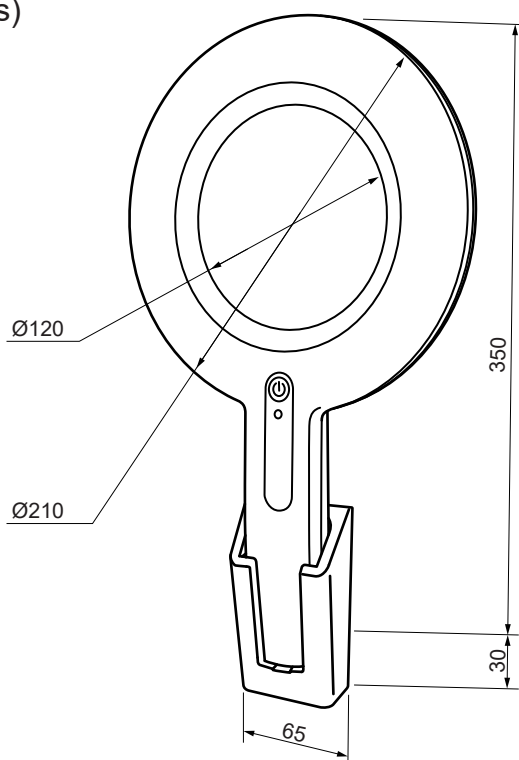

# Part No. ML219

## MaggyScan Portable Maggylamp Data Sheet

---

<b>Fitted with</b>	50 x Osram LED chips
<b>CRI</b>	>85
<b>Colour temperature</b>	5000K
<b>Light output</b>	6000lux @ 25cm
<b>Focal length</b>	Optimum 25cm
<b>Magnification</b>	4 dioptr, 2x
<b>Power supply</b>	240VAC dedicated Li-Ion charger
<b>Weight net</b>	660g
<b>Weight carton</b>	1kg
<b>Package dimensions (mm)</b>	L400 x W250 x H60

### DIMENSIONS (Millimetres)

---

Data may vary due to component tolerances.  
E & OE

PH:1300 788 239  
[www.redbank.net.au](http://www.redbank.net.au)  
©07.2017 Redbank Group

**MAGGYLAMP**<sup>®</sup>  
lighting