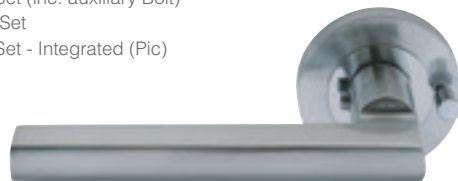

Door Furniture > Futura Series

FUTURA by Windsor

> Recommended for interior use only

Talon

54mm Ø Rose

- 9026 Lever Set
- 9026 D Dummy Lever - Single (LH or RH)
- 9027 Passage Set
- 9028 Privacy Set (inc. auxillary Bolt)
- 9029 Locking Set
- 9053 Privacy Set - Integrated

Helix

54mm Ø Rose

- 9030 Lever Set
- 9030 D Dummy Lever - Single (LH or RH)
- 9031 Passage Set
- 9032 Privacy Set (inc. auxillary Bolt)
- 9033 Locking Set
- 9054 Privacy Set - Integrated

Apex

54mm Ø Rose

- 9018 Lever Set
- 9018 D Dummy Lever - Single (non handed)
- 9019 Passage Set
- 9020 Privacy Set (inc. auxillary Bolt)
- 9021 Locking Set
- 9051 Privacy Set - Integrated (Pic)

Corbel

54mm Ø Rose

- 9022 Lever Set
- 9022 D Dummy Lever - Single (non handed)
- 9023 Passage Set
- 9024 Privacy Set (inc. auxillary Bolt)
- 9025 Locking Set
- 9052 Privacy Set - Integrated

Finishes: ▼BN ▼PC

Accessories

Privacy Set

9034

60mm B/S Bolt
54mm Ø Rose
5mm Spindle

Finishes: ▼BN ▼PC

Escutcheon

9035

54 x 10mm Rose