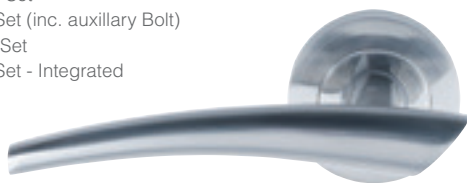

Futura... superior style, superior value.

Door Furniture > Futura Series

FUTURA
by Windsor.

- > 54 x 54mm Concealed Fix Rose
- > Through Fixing and Grub Screws for added strength
- > Brushed Nickel finish to complement modern décor

Finishes: ▽BN ▽PC

Escutcheon

- 9045
- 54 x 54 x 10mm

Finishes: ▽BN, SC ▽PC

^ 9023-BN

Four unique styles, one unbeatable price.

- > **Lever Set** - Levers only.
- > **Passage Set** - includes Levers and Futura 60mm Backset Latch.
- > **Dummy Lever** - includes single Lever Handle and 1152 Dummy Mount.
- > **Privacy Set** - includes Levers, Futura 60mm Backset Tubular Latch and Privacy Bolt, Turn and Escape.
- > **Integrated Privacy Set** - includes Levers and Futura 60mm Backset Tubular Privacy Latch.
- > **Locking Set** - includes Levers, 1143 Euro Mortice Lock, Escutcheons and 1148 Euro Cylinder and Turn.

Door Furniture > Futura Series

FUTURA by Windsor

> Recommended for interior use only

Talon

54mm Ø Rose

- 9026 Lever Set
- 9026 D Dummy Lever - Single (LH or RH)
- 9027 Passage Set
- 9028 Privacy Set (inc. auxillary Bolt)
- 9029 Locking Set
- 9053 Privacy Set - Integrated

Helix

54mm Ø Rose

- 9030 Lever Set
- 9030 D Dummy Lever - Single (LH or RH)
- 9031 Passage Set
- 9032 Privacy Set (inc. auxillary Bolt)
- 9033 Locking Set
- 9054 Privacy Set - Integrated

Apex

54mm Ø Rose

- 9018 Lever Set
- 9018 D Dummy Lever - Single (non handed)
- 9019 Passage Set
- 9020 Privacy Set (inc. auxillary Bolt)
- 9021 Locking Set
- 9051 Privacy Set - Integrated (Pic)