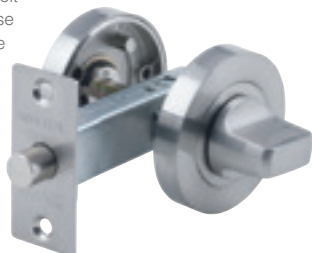

Helix

54mm Ø Rose

- 9030 Lever Set
- 9030 D Dummy Lever - Single (LH or RH)
- 9031 Passage Set
- 9032 Privacy Set (inc. auxillary Bolt)
- 9033 Locking Set
- 9054 Privacy Set - Integrated

Apex

54mm Ø Rose

- 9018 Lever Set
- 9018 D Dummy Lever - Single (non handed)
- 9019 Passage Set
- 9020 Privacy Set (inc. auxillary Bolt)
- 9021 Locking Set
- 9051 Privacy Set - Integrated (Pic)

Corbel

54mm Ø Rose

- 9022 Lever Set
- 9022 D Dummy Lever - Single (non handed)
- 9023 Passage Set
- 9024 Privacy Set (inc. auxillary Bolt)
- 9025 Locking Set
- 9052 Privacy Set - Integrated

Finishes: ▼BN ▼PC

Accessories

Privacy Set

9034

60mm B/S Bolt
54mm Ø Rose
5mm Spindle

Finishes: ▼BN ▼PC

Escutcheon

9035

54 x 10mm Rose

Finishes: ▼BN, SC ▼PC

9062 65 x 10mm screw on Adaptor Plate for Futura Rose (pair)
For 54mm hole pattern

> Not suitable for use with Integrated Privacy Sets or Talon Lever style

Apex Lever with 9062 fitted