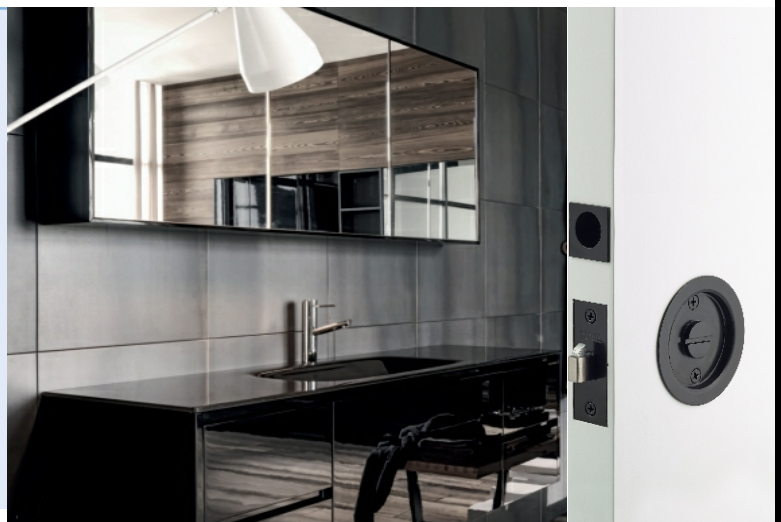

Cavity-Suite

5326-BLK Passage Set
5327-BLK Privacy Set (Pic)

- 54mm diameter roses
- Includes End Pull
- Flush Turn Design
- Easy Installation