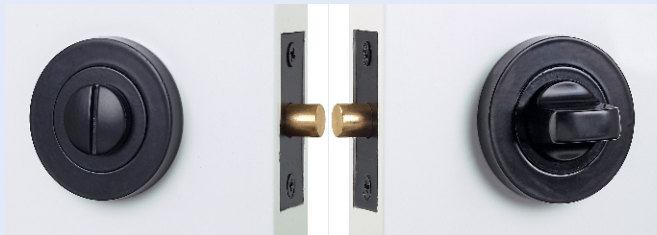

Apex

- 9018-BLK Lever Set
- 9018D-BLK Dummy Lever - Single (LH or RH)
- 9019-BLK Passage Set (Pic)
- 9020-BLK Privacy Set
- 9021-BLK Locking Set
- 9051-BLK Privacy Set - Integrated

Corbel

- 9022-BLK Lever Set
- 9022D-BLK Dummy Lever - Single (LH or RH)
- 9023-BLK Passage Set
- 9024-BLK Privacy Set
- 9025-BLK Locking Set
- 9052-BLK Privacy Set - Integrated (Pic)

CALL US TODAY 0800 607 028

EMAIL ORDERS

orders@windsorbrass.co.nz

THE COMPLETE PACKAGE

Privacy Set

9034-BLK Privacy Set

- 60mm Backset Bolt
- 54x10mm Rose
- 5x5mm Spindle

Door Stops

Skirting Mount
5229-BLK
- 75x30mm

5240-BLK
- 85x30mm

Floor Mount
5256-BLK
- 38x38mm

Sliding Door Hardware

5317-BLK 126x42mm
5318-BLK 158x42mm
5319-BLK 190x42mm

Radius Hinge

5904-BLK
- 90x60x20mm
- Stainless Steel

Stair Rail Bracket

5352-BLK
- Suits Rnd or Sq. Rail
- 4 wall fixing points
- Concealed fixing

Adaptor Rose

9062-BLK
- 65x10mm screw on
adaptor plate for Futura
Round Rose (Pair)
- Use for 54mm hole
pattern