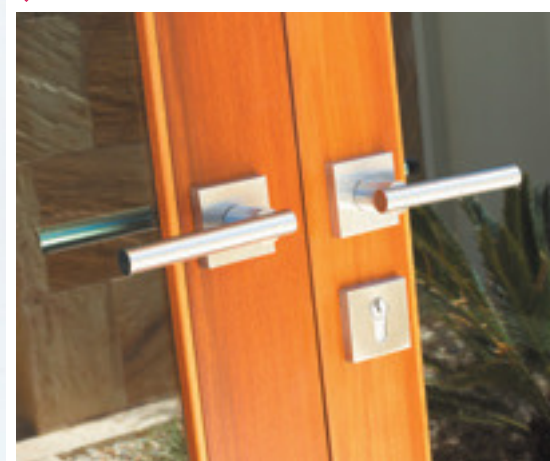

Door Furniture - Architectural

ARCHITECTURAL
by Windsor

8110-SC / 1143-SS / 8102E-SC / 1148-SC

Handing for Single/Dummy Handles

Left Hand
LH

Right Hand
RH

Contemporary furniture featuring clean simplistic lines for that classy new home, apartment or office.

Door Furniture > Architectural

ARCHITECTURAL by Windsor.

Sigma

- 8142 Passage Set
- 8143 Lever Set
- 8144 Dummy Lever
- Single (non handed)
- 55 x 55mm Rose

Lever Set

240 x 45 x 10mm Plate

- 8145 Blank Plate (Pic)
- 8145 L Standard Keyhole
- 8145 E48 Euro Keyhole
- 8145 E85 Euro Keyhole