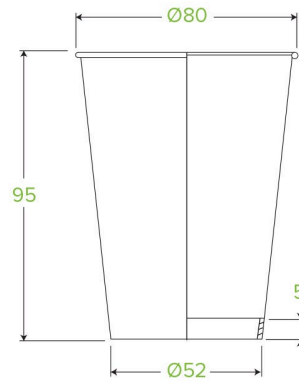

280ml / 8oz (80mm) White Green Line Single Wall BioCup BC-8-GL

Paper BioCups are made from premium paperboard with a bioplastic lining made from plants, not oil. This 8oz White Green Line cup fits our small lids.

Carton quantity: 1000	Sleeves per carton: 20	Units per sleeve: 50
Carton Size LxWxH (cm): 41x33.5x44	Carton gross weight (kg): 8.290000	Carton barcode: 19344062022487
Raw material: Paper - FSC™ Mix certified paper	Lining/coating: Bioplastic - PLA	Window material: None
Printing Type: Offset	Inks: Food Contact Safe Inks	Brim fill capacity (ml): 280
Dimensions top LxW (mm): 80x80	Dimensions base LxW (mm): 51.17x51.17	Product Depth: 95
Product weight (g): 7.59	Thickness: 280gsm	Use: Hot, Cold, Wet & Dry Products
Manufactured: China	Customise: Print	MOQ custom: MOQ apply see custom packaging
Mould fees: No	Environmental production certified: ISO 14001	Facility Quality Systems: ISO 9001
Factory food safety certified: BRC	Corporate social accreditation: SMETA	Home compostable: No
Industrially compostable: Certified to AS4736 Australian Standards, Certified to EN13432 European Standards	Recyclable: No	