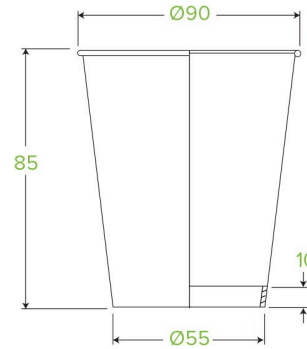

## 280ml / 8oz (90mm) Leaf Single Wall BioCup BC-8(90)

Paper BioCups are lined with Ingeo™ bioplastic – made from plants, not oil. BioPak paper cups are certified industrially compostable. This cup fits our large lids.

<b>Carton quantity:</b> 1000	<b>Sleeves per carton:</b> 20	<b>Units per sleeve:</b> 50
<b>Carton Size LxWxH (cm):</b> 45.5x37.5x51	<b>Carton gross weight (kg):</b> 9.570000	<b>Carton barcode:</b> 19344062014055
<b>Raw material:</b> Paper - FSC™ Mix certified paper	<b>Lining/coating:</b> Bioplastic - PLA	<b>Window material:</b> None
<b>Printing Type:</b> Offset	<b>Inks:</b> Food Contact Safe Inks	<b>Brim fill capacity (ml):</b> 280
<b>Dimensions top LxW (mm):</b> 89.75±0.3x89.75±0.3	<b>Dimensions base LxW (mm):</b> 54.8±0.3x54.8±0.3	<b>Product Depth:</b> 85
<b>Product weight (g):</b> 8.5	<b>Thickness:</b> 280gsm	<b>Use:</b> Hot, Cold, Wet & Dry Products
<b>Manufactured:</b> China	<b>Customise:</b> Print	<b>MOQ custom:</b> MOQ apply see custom packaging
<b>Mould fees:</b> No	<b>Environmental production certified:</b> ISO 14001	<b>Facility Quality Systems:</b> ISO 9001
<b>Factory food safety certified:</b> BRC	<b>Corporate social accreditation:</b> SMETA	<b>Home compostable:</b> No
<b>Industrially compostable:</b> Certified to AS4736 Australian Standards, Certified to EN13432 European Standards	<b>Recyclable:</b> No	