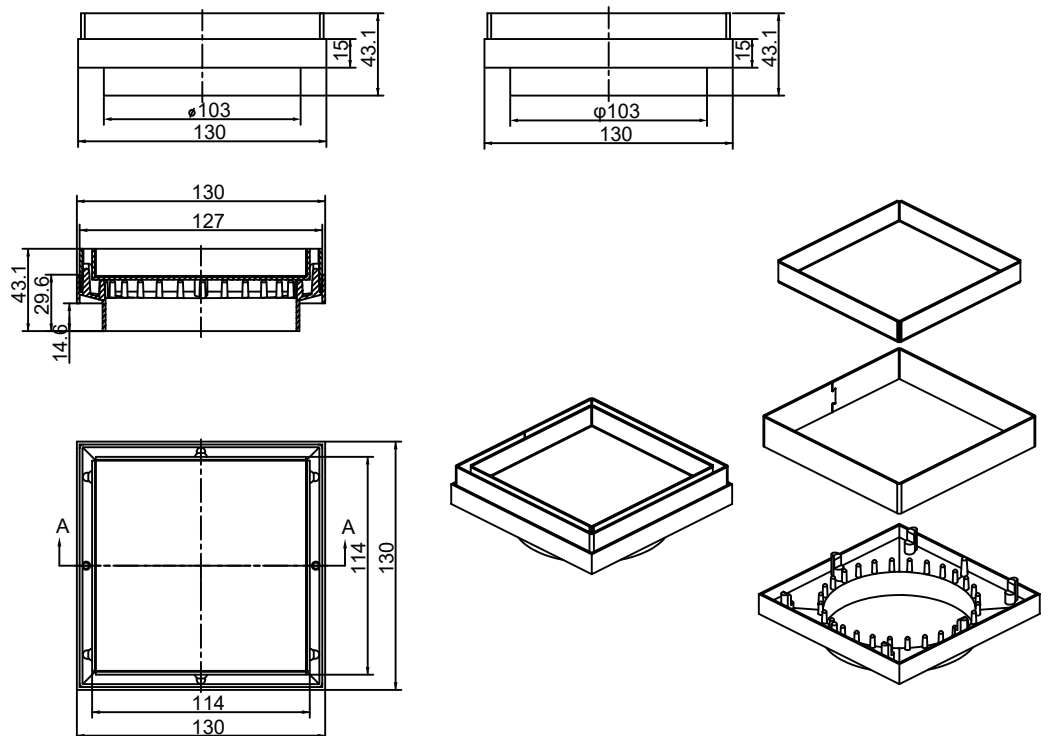

Tile Insert Floor Waste 100mm Outlet

SPECIFICATION

PRODUCT CODE	FW002
MATERIAL	304 stainless steel
SIZE	130*130*43mm
WATERMARK LICENSE	WM-032203
WARRANTY	10 years warranty

AVAILABLE FINISH

	GUN METAL NRFW002GM		BRUSHED NICKEL NRFW002BN
	BRUSHED BRONZE NRFW002BZ		BRUSHED GOLD NRFW002BG
	MATTE BLACK NRFW002MB		