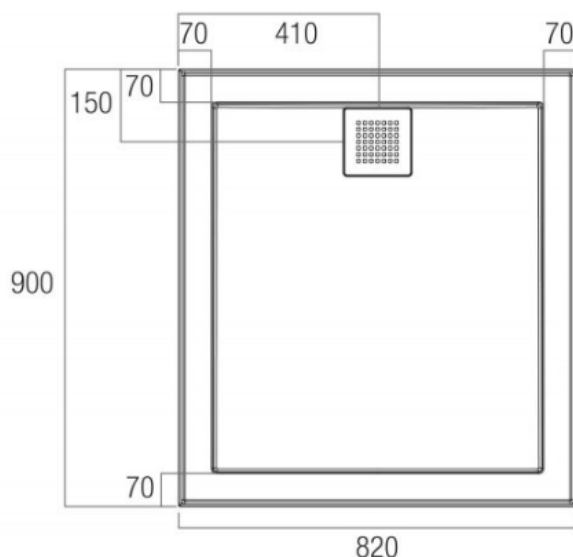

Eco 820 x 900 Shower Base

Harper's Bathroom
every bathroom, every budget

www.harpersbathroom.com.au

Eco 820 x 900 Shower Base

The Eco shower Base range is a simple but modern design. They made from a composite mixture of polyurethane and resin. Polymarble is strong and durable.

- Suite silicone, tile adhesive or mortar bed installation
- Stainless steel grate included
- Sanitary grade

Warranty:

10 Year Warranty

Product Code: 9348268001386

Size and description are correct to the best of our ability, however, variations can occur and changes may be made without notice.