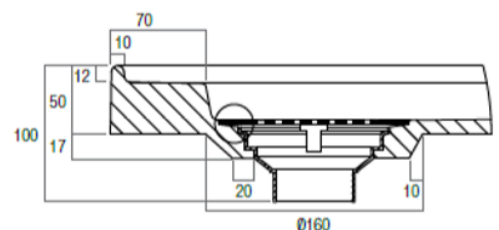

Eco 820 x 900 Shower Base

Harper's Bathroom
every bathroom, every budget

www.harpersbathroom.com.au

Eco 820 x 900 Shower Base

The Eco shower Base range is a simple but modern design. They made from a composite mixture of polyurethane and resin. Polymarble is strong and durable.

- Suite silicone, tile adhesive or mortar bed installation
- Stainless steel grate included
- Sanitary grade

Warranty:

10 Year Warranty

Product Code: 9348268001386

Size and description are correct to the best of our ability, however, variations can occur and changes may be made without notice.