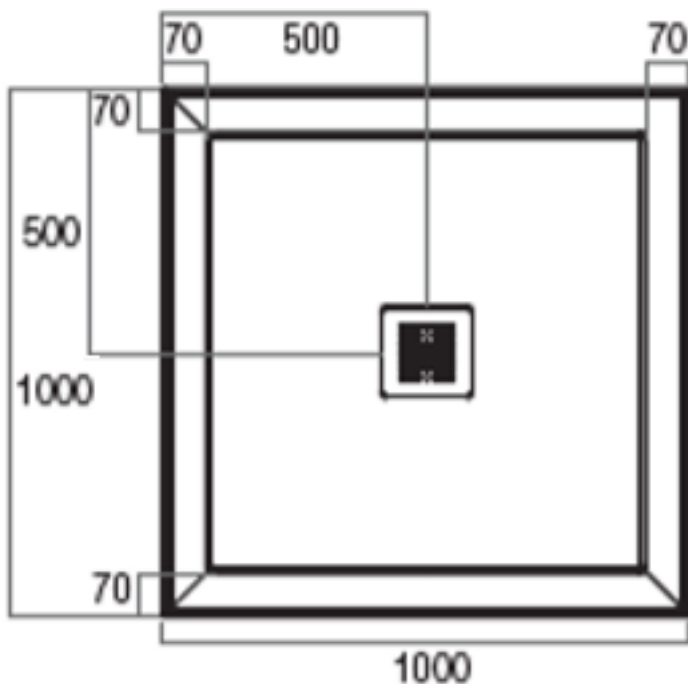

Eco 1000 x 1000 Shower Base

www.harpersbathroom.com.au

Eco 1000 x 1000 Shower Base

The Eco shower Base range is a simple but modern design. They made from a composite mixture of polyurethane and resin. Polymarble is strong and durable.

- Suite silicone, tile adhesive or mortar bed installation
- Chrome plated grate included
- Sanitary grade

Warranty:

10 Year Warranty

Product Code: 9348268001249

Size and description are correct to the best of our ability, however, variations can occur and changes may be made without notice.