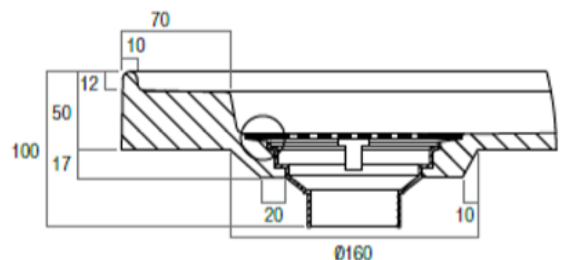

Eco 1000 x 1000 Shower Base

www.harpersbathroom.com.au

Eco 1000 x 1000 Shower Base

The Eco shower Base range is a simple but modern design. They made from a composite mixture of polyurethane and resin. Polymarble is strong and durable.

- Suite silicone, tile adhesive or mortar bed installation
- Chrome plated grate included
- Sanitary grade

Warranty:

10 Year Warranty

Product Code: 9348268001249

Size and description are correct to the best of our ability, however, variations can occur and changes may be made without notice.