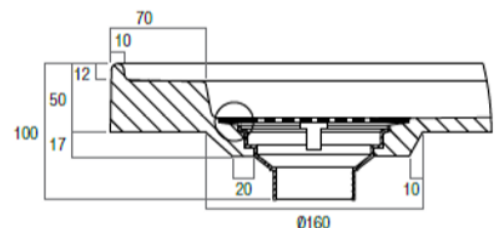

Eco 900 x 900 Shower Base

Harper's Bathroom
every bathroom, every budget

www.harpersbathroom.com.au

Eco 900 x 900 Shower Base Centre Outlet

The Eco shower Base range is a simple but modern design. They made from a composite mixture of polyurethane and resin. Polymarble is strong and durable.

- Suite silicone, tile adhesive or mortar bed installation
- Chrome plated grate included
- Sanitary grade

Warranty:

10 Year Warranty

Product Code: 9348268001157

Size and description are correct to the best of our ability, however, variations can occur and changes may be made without notice.