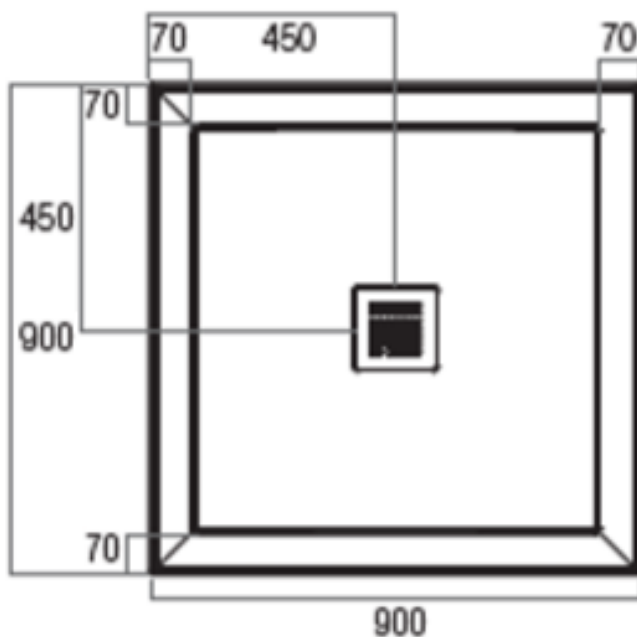

Eco 900 x 900 Shower Base

Harper's Bathroom
every bathroom, every budget

www.harpersbathroom.com.au

Eco 900 x 900 Shower Base Centre Outlet

The Eco shower Base range is a simple but modern design. They made from a composite mixture of polyurethane and resin. Polymarble is strong and durable.

- Suite silicone, tile adhesive or mortar bed installation
- Chrome plated grate included
- Sanitary grade

Warranty:

10 Year Warranty

Product Code: 9348268001157

Size and description are correct to the best of our ability, however, variations can occur and changes may be made without notice.