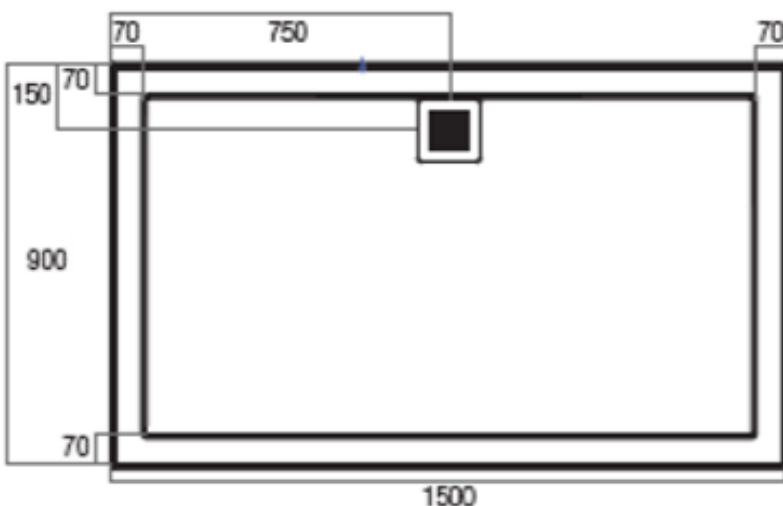

Eco 1500 x 900 Shower Base

Harper's Bathroom
every bathroom, every budget

www.harpersbathroom.com.au

Eco 1500 x 900 Shower Base

The Eco shower Base range is a simple but modern design. They made from a composite mixture of polyurethane and resin. Polymarble is strong and durable.

- Suite silicone, tile adhesive or mortar bed installation
- Chrome plated grate included
- Sanitary grade

Warranty:

10 Year Warranty

Product Code: 9348268001201

Size and description are correct to the best of our ability, however, variations can occur and changes may be made without notice.

In some cases, slight variations of colour and/or size may be inherent in the material used or manufacturing process. Harper's Bathroom always recommends that the actual product be on site prior to start of job, so as to best gauge fit for installation and purpose. E&OE.