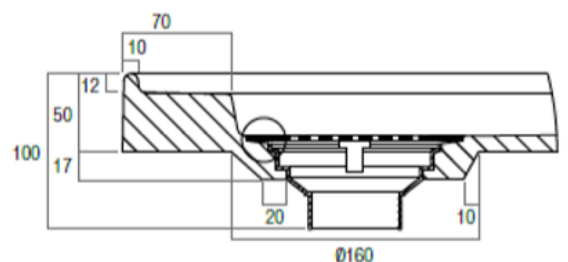

Eco 1500 x 900 Shower Base

Harper's Bathroom
every bathroom, every budget

www.harpersbathroom.com.au

Eco 1500 x 900 Shower Base

The Eco shower Base range is a simple but modern design. They made from a composite mixture of polyurethane and resin. Polymarble is strong and durable.

- Suite silicone, tile adhesive or mortar bed installation
- Chrome plated grate included
- Sanitary grade

Warranty:

10 Year Warranty

Product Code: 9348268001201

Size and description are correct to the best of our ability, however, variations can occur and changes may be made without notice.

In some cases, slight variations of colour and/or size may be inherent in the material used or manufacturing process. Harper's Bathroom always recommends that the actual product be on site prior to start of job, so as to best gauge fit for installation and purpose. E&OE.