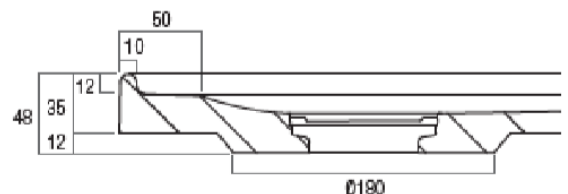

Elite

1200 x 900

Shower Base

Harper's Bathroom
every bathroom, every budget

www.harpersbathroom.com.au

Elite 900 x 1200 Shower Base Centre Outlet

The Elite shower Base range is made from a composite mixture of polyurethane and resin. Polymarble is strong and durable.

- Suite silicone, tile adhesive or mortar bed installation
- Stainless steel grate included
- Sanitary grade

Warranty:

10 Year Warranty

Product Code: 9348268001058

Size and description are correct to the best of our ability, however, variations can occur and changes may be made without notice.