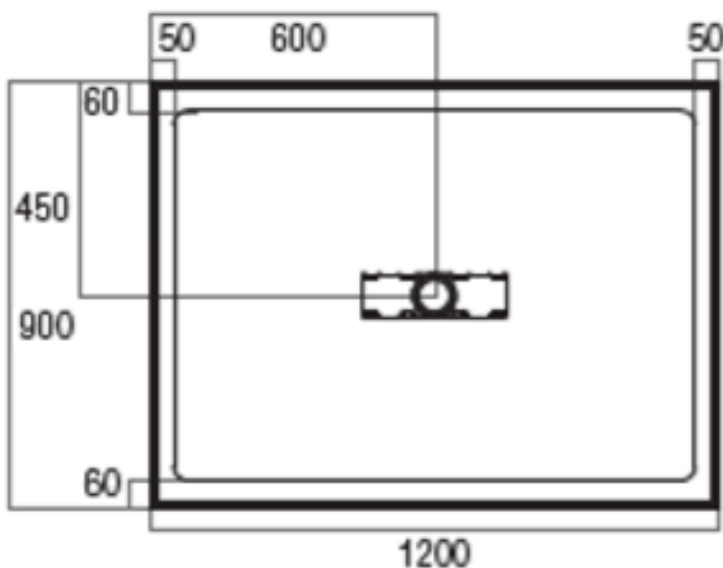

Elite

1200 x 900

Shower Base

Harper's Bathroom
every bathroom, every budget

www.harpersbathroom.com.au

Elite 900 x 1200 Shower Base Centre Outlet

The Elite shower Base range is made from a composite mixture of polyurethane and resin. Polymarble is strong and durable.

- Suite silicone, tile adhesive or mortar bed installation
- Stainless steel grate included
- Sanitary grade

Warranty:

10 Year Warranty

Product Code: 9348268001058

Size and description are correct to the best of our ability, however, variations can occur and changes may be made without notice.