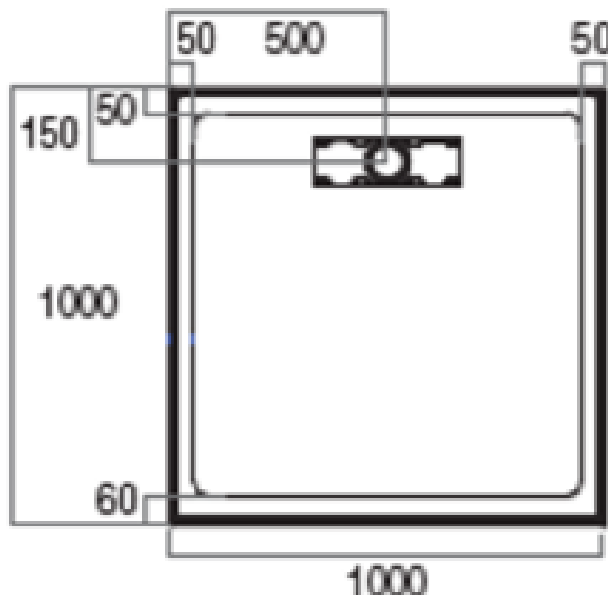

Elite

1000 x 1000

Shower Base

Harper's Bathroom
every bathroom, every budget

www.harpersbathroom.com.au

Elite 1000 x 1000 Shower Base

The Elite shower Base range is made from a composite mixture of polyurethane and resin. Polymarble is strong and durable.

- Suite silicone, tile adhesive or mortar bed installation
- Stainless steel grate included
- Sanitary grade

Warranty:

10 Year Warranty

Product Code: 9348268001027

Size and description are correct to the best of our ability, however, variations can occur and changes may be made without notice.