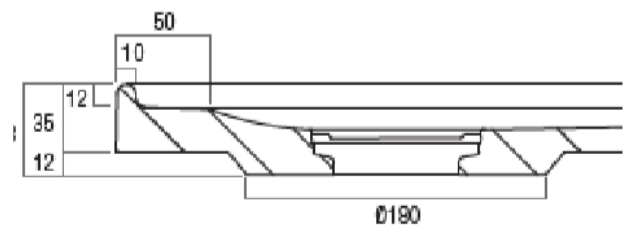

Elite

1000 x 1000

Shower Base

Harper's Bathroom
every bathroom, every budget

www.harpersbathroom.com.au

Elite 1000 x 1000 Shower Base

The Elite shower Base range is made from a composite mixture of polyurethane and resin. Polymarble is strong and durable.

- Suite silicone, tile adhesive or mortar bed installation
- Stainless steel grate included
- Sanitary grade

Warranty:

10 Year Warranty

Product Code: 9348268001027

Size and description are correct to the best of our ability, however, variations can occur and changes may be made without notice.