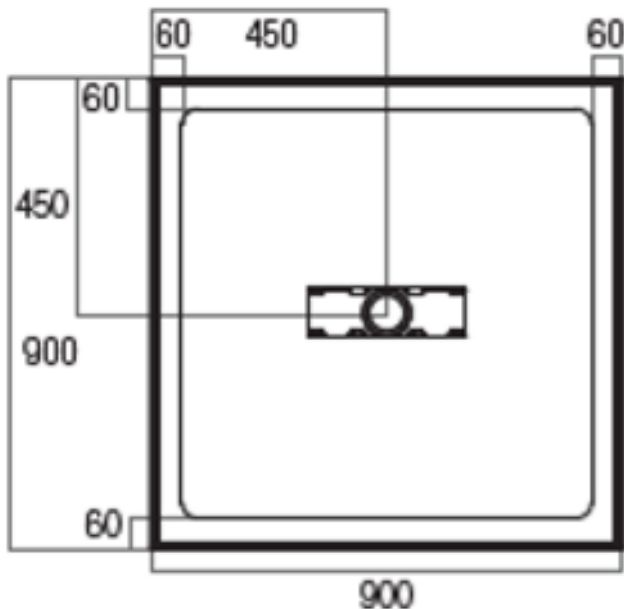

Elite 900x900 Shower Base

www.harpersbathroom.com.au

Elite 900x900 Shower Base Centre Outlet

The Elite shower Base range is made from a composite mixture of polyurethane and resin. Polymarble is strong and durable.

- Suite silicone, tile adhesive or mortar bed installation
- Stainless steel grate included
- Sanitary grade

Warranty:

10 Year Warranty

Product Code: 9348268001010

Size and description are correct to the best of our ability, however, variations can occur and changes may be made without notice. In some cases, slight variations of colour and/or size may be inherent in the material used or manufacturing process. Harper's Bathroom always recommends that the actual product be on site prior to start of job, so as to best gauge fit for installation and purpose. E&OE.