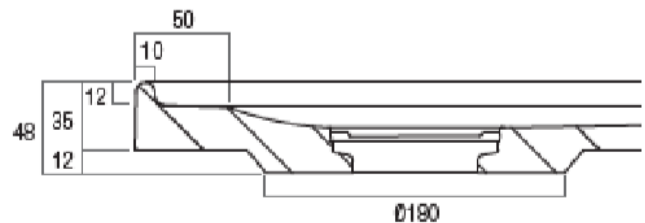

Elite 900x900 Shower Base

www.harpersbathroom.com.au

Elite 900x900 Shower Base Centre Outlet

The Elite shower Base range is made from a composite mixture of polyurethane and resin. Polymarble is strong and durable.

- Suite silicone, tile adhesive or mortar bed installation
- Stainless steel grate included
- Sanitary grade

Warranty:

10 Year Warranty

Product Code: 9348268001010

Size and description are correct to the best of our ability, however, variations can occur and changes may be made without notice. In some cases, slight variations of colour and/or size may be inherent in the material used or manufacturing process. Harper's Bathroom always recommends that the actual product be on site prior to start of job, so as to best gauge fit for installation and purpose. E&OE.