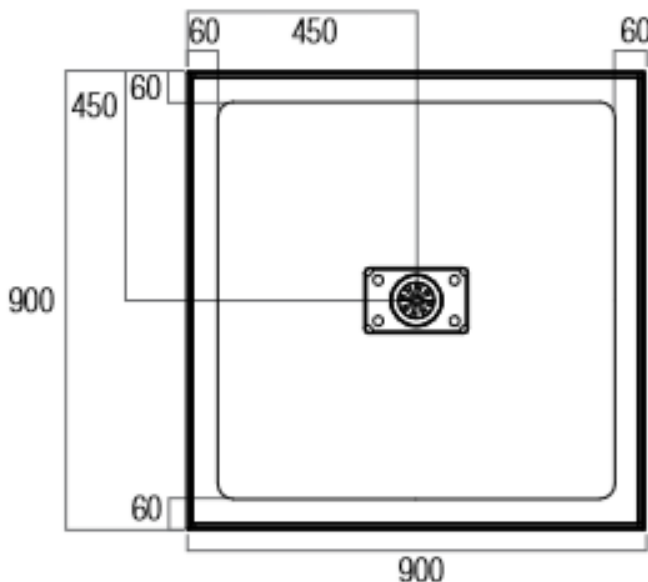

Metro 900x900 Shower Base

www.harpersbathroom.com.au

Metro 900 x 900 Shower Base Center Waste

The Metro Shower Base Range is modern, Sleek with the low profile. They made from a composite mixture of polyurethane and resin. Polymarble is strong and durable.

- Suite silicone, tile adhesive or mortar bed installation
- Stone waste cover
- Sanitary grade

Warranty:

10 Year Warranty

Product Code: 9348268000983

Size and description are correct to the best of our ability, however, variations can occur and changes may be made without notice.