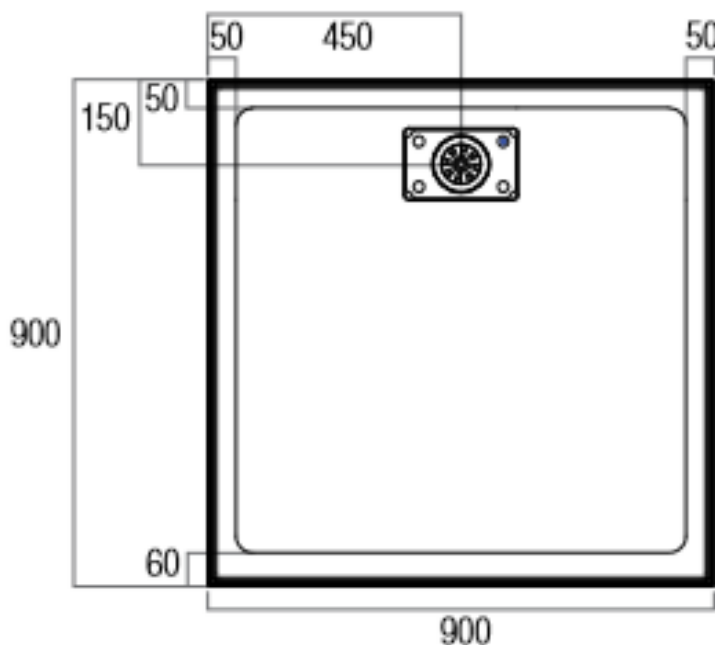

Metro 900x900 Shower Base

www.harpersbathroom.com.au

Metro 900 x 900 Shower Base

The Metro Shower Base Range is modern, Sleek with the low profile. They made from a composite mixture of polyurethane and resin. Polymarble is strong and durable.

- Suite silicone, tile adhesive or mortar bed installation
- Stone waste cover
- Sanitary grade

Warranty:

10 Year Warranty

Product Code: 9348268000945

Size and description are correct to the best of our ability, however, variations can occur and changes may be made without notice.