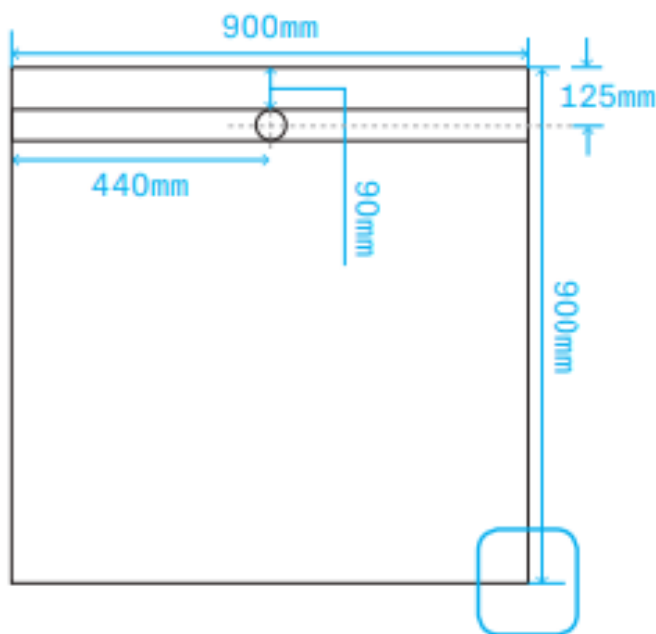

Tile Tray

Rear Grate

900 x 900

Harper's Bathroom
every bathroom, every budget

www.harperbathroom.com.au

Tile Tray 900x900 Rear Grate

The Akрил Tile Tray is a self-draining shower system with a built-in fall manufactured from Torbexc. With watermark certification meeting Australian standards on all outlets, this system offers a high quality package for quick and easy installation. It can also be installed directly on to joists due to it having a built in fall.

- Self-supporting
- Manufactured in Australia
- Built-in fall for drainage
- Does not require waterproofing

Product Code: 9343511010016

Warranty:

10 Year Warranty

Size and description are correct to the best of our ability, however, variations can occur and changes may be made without notice.

In some cases, slight variations of colour and/or size may be inherent in the material used or manufacturing process. Harper's Bathroom always recommends that the actual product be on site prior to start of job, so as to best gauge fit for installation and purpose. E&OE.