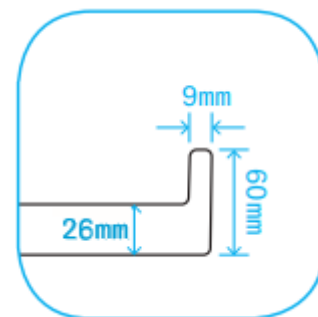

Size and description are correct to the best of our ability, however, variations can occur and changes may be made without notice.

In some cases, slight variations of colour and/or size may be inherent in the material used or manufacturing process. Harper's Bathroom always recommends that the actual product be on site prior to start of job, so as to best gauge fit for installation and purpose. E&OE.