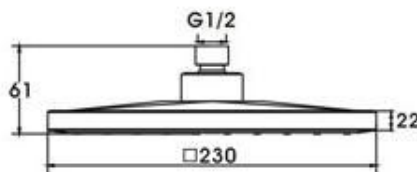

Warranty:

2 Year Replacement Warranty

For Full Terms & Conditions see Warranty Information Form

VIVIANCLIVE

Product Code: 932213092125