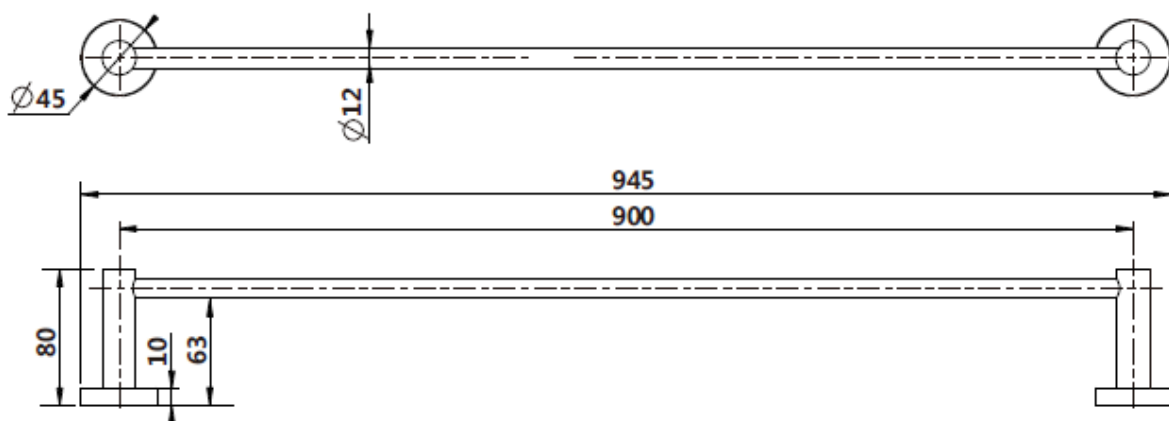

Size and description are correct to the best of our ability, however, variations can occur and changes may be made without notice.

In some cases, slight variations of colour and/or size may be inherent in the material used or manufacturing process. Harper's Bathroom always recommends that the actual product be on site prior to start of job, so as to best gauge fit for installation and purpose. E&OE.