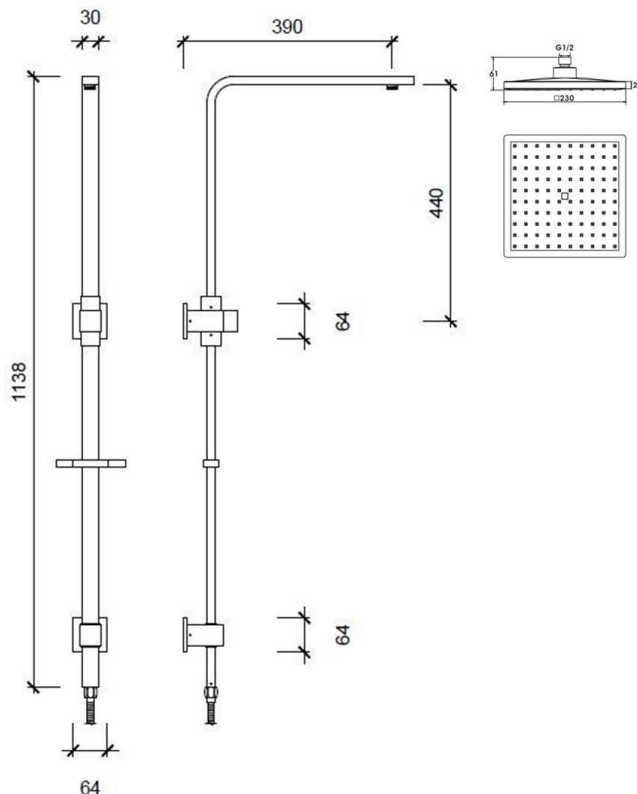

Leo

Combination Shower

Harper's Bathroom
every bathroom, every budget

www.harperbathroom.com.au

Leo Combination Shower

Simple design can effortlessly blend with the most modern or most basic bathroom.

- WELS - 5 Star (6 Litres Per Minute)
- Solid chrome plated brass rail for strength and durability
- Kink free hose
- Brass Plated Ball Joint on Shower Rose
- Rub clean anti calcium shower points

WARRANTY

10 Year Replacement Warranty
*For Full Terms & Conditions see
Warranty Information Form*

Product Code: 932213092035

VIVIANCLIVE

Size and description are correct to the best of our ability, however, variations can occur and changes may be made without notice.

In some cases, slight variations of colour and/or size may be inherent in the material used or manufacturing process. Harper's Bathroom always recommends that the actual product be on site prior to start of job, so as to best gauge fit for installation and purpose. E&OE.