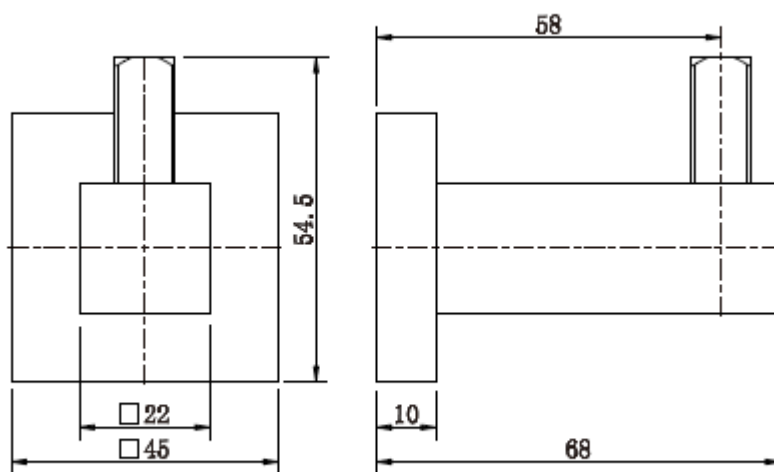

Savanna

Single Robe Hook

Chrome

www.harperbathroom.com.au

The Modern square design with sharp lines and simplistic edging that blends effortlessly with modern fittings.

- Chrome Plated Brass
- Easy installation
- 2 Colours to choose from

Product Code: 932213092028

Warranty

10 Year Warranty

See Full Warranty Terms & Conditions

Size and description are correct to the best of our ability, however, variations can occur and changes may be made without notice.