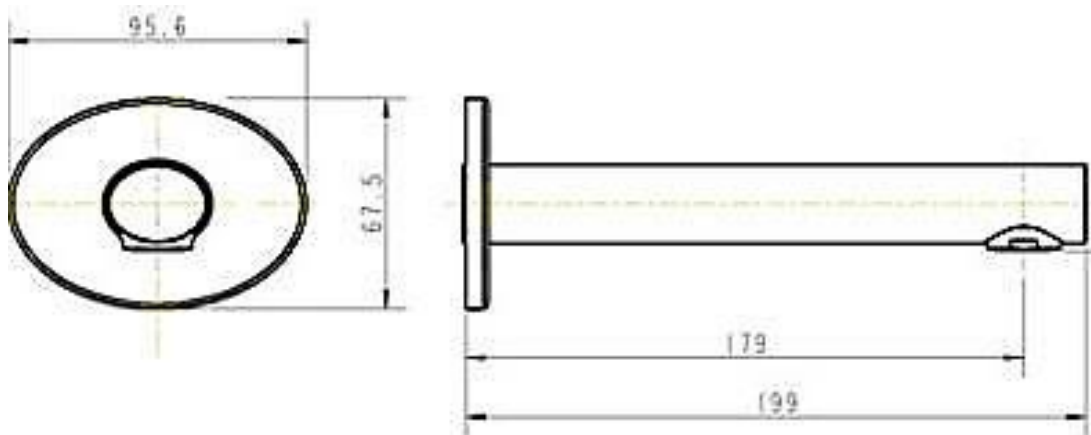

Chisholm

Bath Spout

www.harperbathroom.com.au

Chisholm Bath Spout

The Chisholm Bath Spout has a unique oval shape which gives it a modern and adaptable design. Its curved organic lines are an elegant addition to any home.

Warranty

10 Year Replacement Warranty
For Full Terms & Conditions see
Warranty Information Form

Product Code: 93123430050

VIVIANCLIVE

Size and description are correct to the best of our ability, however, variations can occur and changes may be made without notice. In some cases, slight variations of colour and/or size may be inherent in the material used or manufacturing process. Harper's Bathroom always recommends that the actual product be on site prior to start of job, so as to best gauge fit for installation and purpose. E&OE.