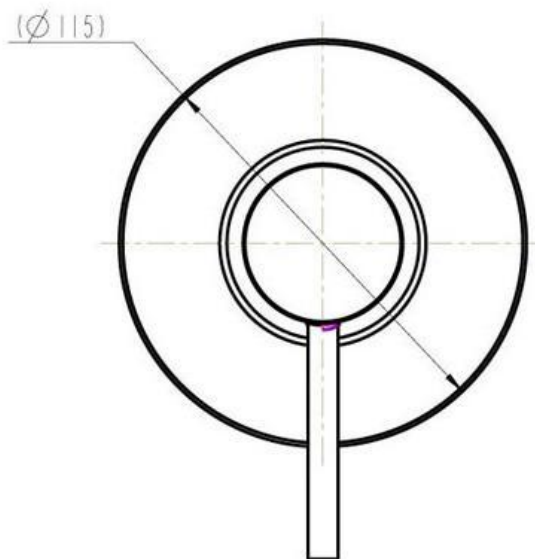

- Standard 40mm Cartridge
- Solid Brass with Chrome Finish

Product Code: 93123430027

Warranty

15 Year Replacement Warranty

For Full Terms & Conditions see Warranty Information Form

VIVIANCLIVE

Size and description are correct to the best of our ability, however, variations can occur and changes may be made without notice. In some cases, slight variations of colour and/or size may be inherent in the material used or manufacturing process. Harper's Bathroom always recommends that the actual product be on site prior to start of job, so as to best gauge fit for installation and purpose. E&OE.