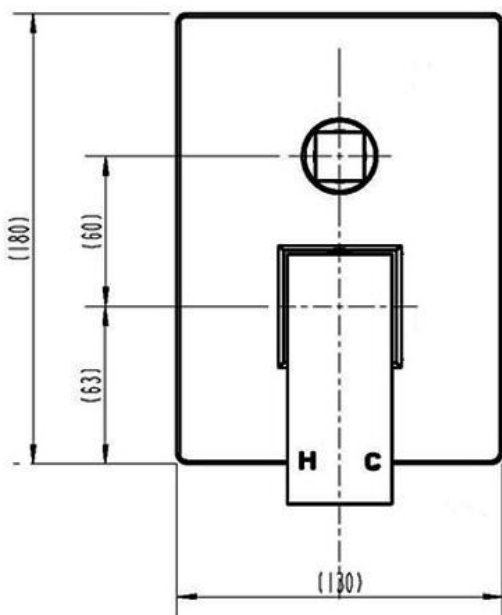

Warranty

15 Year Replacement Warranty
For Full Terms & Conditions see Warranty Information Form

VIVIANCLIVE