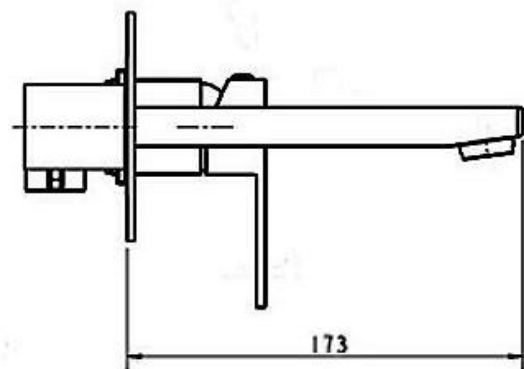

- WELS - 4 STAR (7.5 Litres Per Minute)
- Standard 35mm Cartridge
- Solid brass with chrome finish

Product Code: 93123430012

VIVIANCLIVE

Warranty

15 Year Replacement Warranty
For Full Terms & Conditions see Warranty
Information Form

Front View

Side View

Size and description are correct to the best of our ability, however, variations can occur and changes may be made without notice.

In some cases, slight variations of colour and/or size may be inherent in the material used or manufacturing process. Harper's Bathroom always recommends that the actual product be on site prior to start of job, so as to best gauge fit for installation and purpose. E&OE.