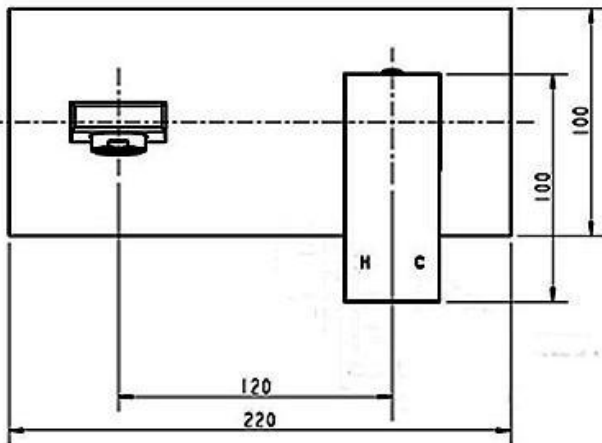

- WELS - 4 STAR (7.5 Litres Per Minute)
- Standard 35mm Cartridge
- Solid brass with chrome finish

Product Code: 93123430012

VIVIANCLIVE

Warranty

15 Year Replacement Warranty
For Full Terms & Conditions see Warranty
Information Form

Front View

Side View

Size and description are correct to the best of our ability, however, variations can occur and changes may be made without notice.

In some cases, slight variations of colour and/or size may be inherent in the material used or manufacturing process. Harper's Bathroom always recommends that the actual product be on site prior to start of job, so as to best gauge fit for installation and purpose. E&OE.