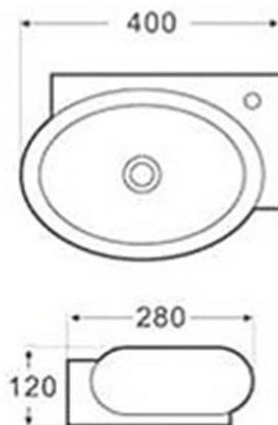

Size and description are correct to the best of our ability, however, variations can occur and changes may be made without notice.

In some cases, slight variations of colour and/or size may be inherent in the material used or manufacturing process. Harper's Bathroom always recommends that the actual product be on site prior to start of job, so as to best gauge fit for installation and purpose. E&OE.