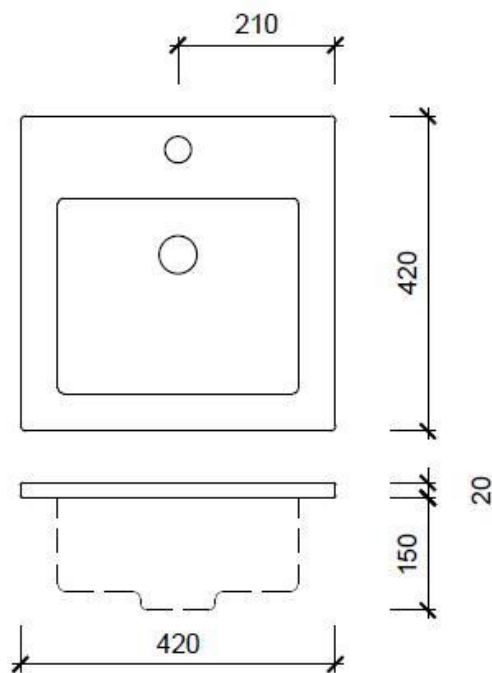

- 1 Tap Hole
- Vitreous china
- White only
- Suits 32mm waste with overflow

Warranty

10 Year Replacement Warranty
For Full Terms & Conditions see Warranty
Information Form

VIVIANCLIVE

Size and description are correct to the best of our ability, however, variations can occur and changes may be made without notice.