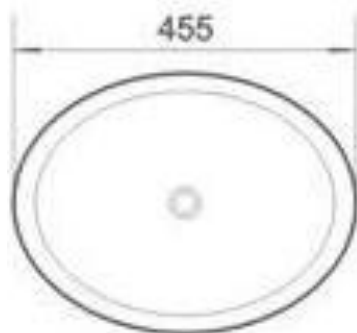

Size and description are correct to the best of our ability, however, variations can occur and changes may be made without notice. In some cases, slight variations of colour and/or size may be inherent in the material used or manufacturing process. Harper's Bathroom always recommends that the actual product be on site prior to start of job, so as to best gauge fit for installation and purpose. E&OE.