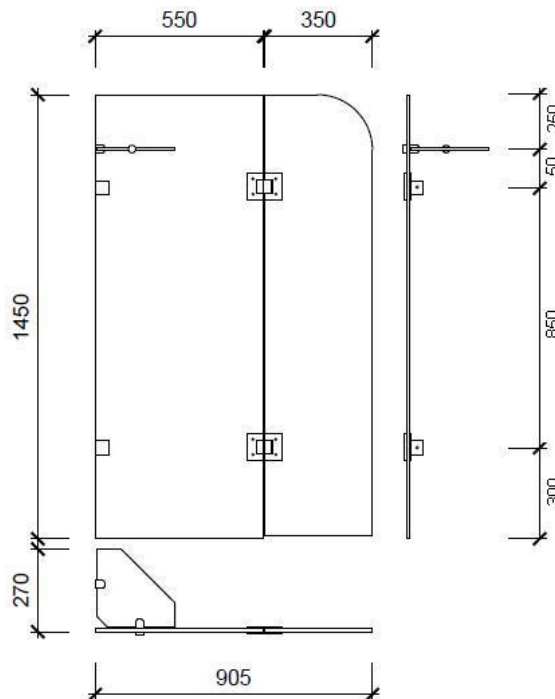

- 10mm toughened glass
- Suitable for left or right installations
- Stabilising glass corner shelf

Product Code: 1968

Size and description are correct to the best of our ability, however, variations can occur and changes may be made without notice. In some cases, slight variations of colour and/or size may be inherent in the material used or manufacturing process. Harper's Bathroom always recommends that the actual product be on site prior to start of job, so as to best gauge fit for installation and purpose. E&OE.