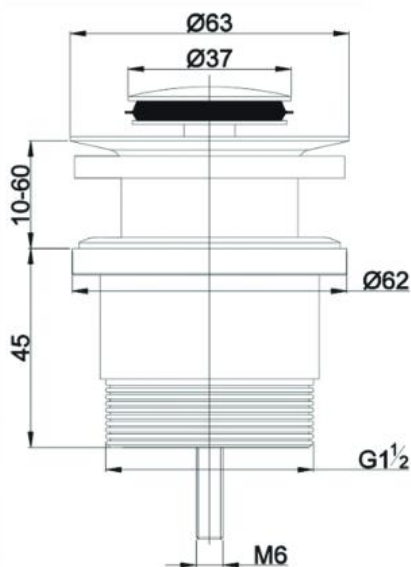

Nero

MAINTENANCE AND CARE

All surfaces should be cleaned with mild liquid detergent or soap and water.

Do not use cream cleaners or citrus based cleaning products, as they are abrasive.

Use of unsuitable cleaning agents may damage the surface. Any damage caused in this way will not be covered by warranty

Size and description are correct to the best of our ability, however, variations can occur and changes may be made without notice.

In some cases, slight variations of colour and/or size may be inherent in the material used or manufacturing process. Harper's Bathroom always recommends that the actual product be on site prior to start of job, so as to best gauge fit for installation and purpose. E&OE.