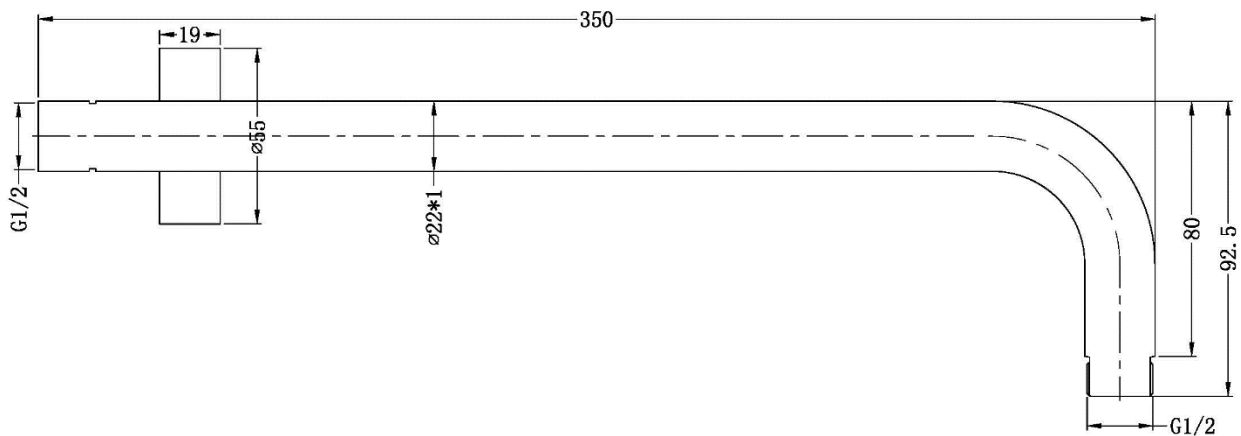

Size and description are correct to the best of our ability, however, variations can occur and changes may be made without notice. In some cases, slight variations of colour and/or size may be inherent in the material used or manufacturing process. Harper's Bathroom always recommends that the actual product be on site prior to start of job, so as to best gauge fit for installation and purpose. E&OE.