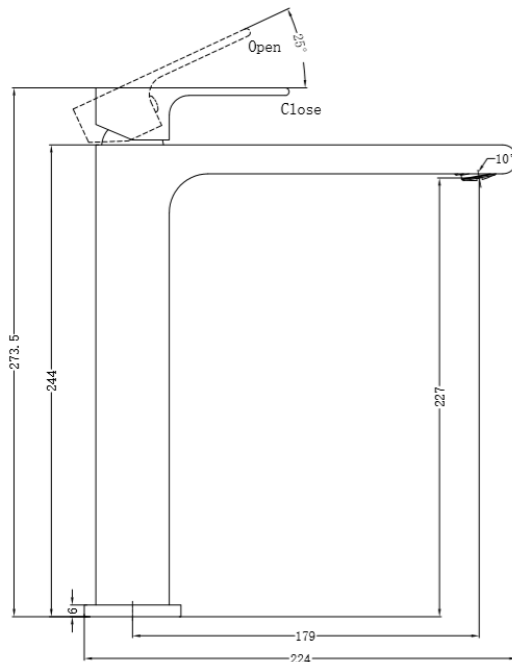

Bianca

Brushed Nickel Tall Basin Mixer

Harper's Bathroom

www.harperbathroom.com.au

Bianca Tall Basin Mixer

Nero's Stunning Bianca Range will leave you spoiled for choices with 5 possible finishes and endless personalisation to suit what will soon be your favourite room in the house.

- WELS - 5 STAR (5 Litres Per Minute)
- Solid brass with Brushed Nickel finish
- Flexible tails included

Product Code: 3220032019053

Warranty

10 Year Warranty

See Full Warranty Terms & Conditions

Size and description are correct to the best of our ability, however, variations can occur and changes may be made without notice.