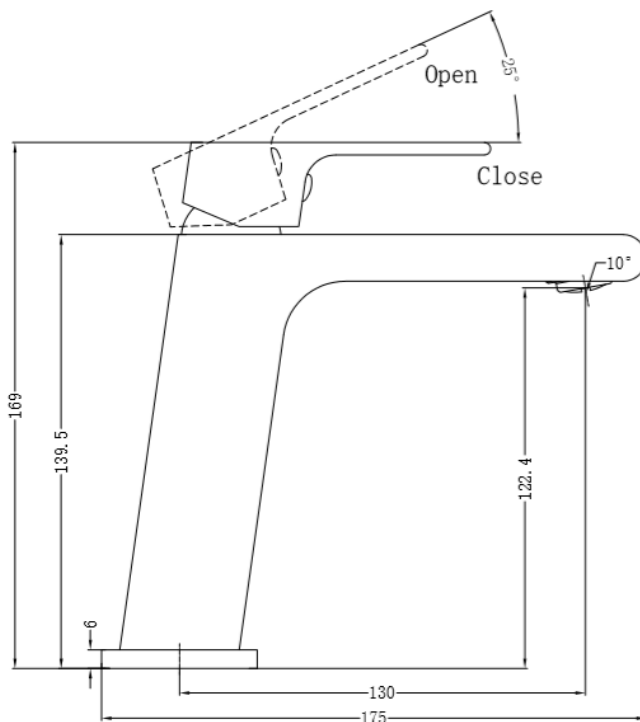

Bianca

Brushed Nickel Basin Mixer

Harper's Bathroom

www.harperbathroom.com.au

Vitra Bianca Basin Mixer

Nero's Stunning Bianca Range will leave you spoiled for choices with 5 possible finishes and endless personalisation to suit what will soon be your favourite room in the house.

- WELS - 5 STAR (5 Litres Per Minute)
- Solid brass with Brushed Nickel finish
- Flexible tails included

Product Code: 3220032019052

Warranty

10 Year Warranty

See Full Warranty Terms & Conditions

Size and description are correct to the best of our ability, however, variations can occur and changes may be made without notice.

In some cases, slight variations of colour and/or size may be inherent in the material used or manufacturing process. Harper's Bathroom always recommends that the actual product be on site prior to start of job, so as to best gauge fit for installation and purpose. E&OE.