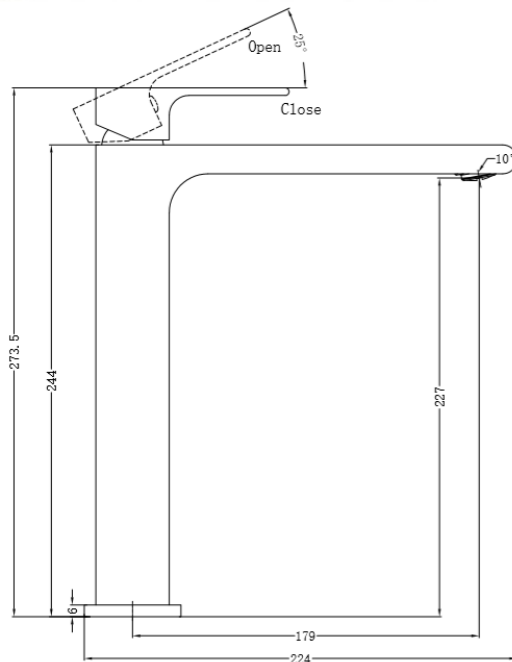

Bianca

Black Tall Basin Mixer

Harper's Bathroom

www.harperbathroom.com.au

Vitra Bianca Tall Basin Mixer

Nero's Stunning Bianca Range will leave you spoiled for choices with 5 possible finishes and endless personalisation to suit what will soon be your favourite room in the house.

- WELS - 5 STAR (5 Litres Per Minute)
- Solid brass with Electroplated matte black finish
- Flexible tails included

Product Code: 3220032019041

Warranty

10 Year Warranty

See *Full Warranty Terms & Conditions*

Size and description are correct to the best of our ability, however, variations can occur and changes may be made without notice.

In some cases, slight variations of colour and/or size may be inherent in the material used or manufacturing process. Harper's Bathroom always recommends that the actual product be on site prior to start of job, so as to best gauge fit for installation and purpose. E&OE.