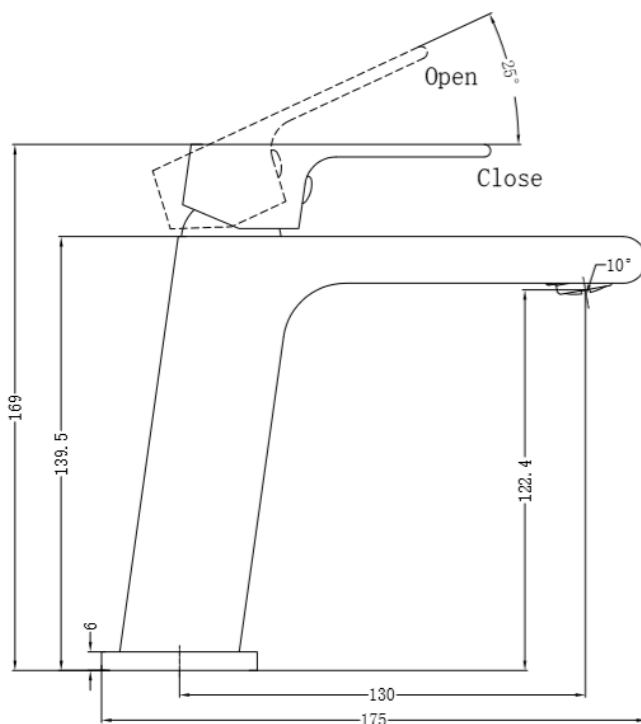

- WELS - 5 STAR (5 Litres Per Minute)
- Solid brass with Electroplated matte black finish
- Flexible tails included

Product Code: 3220032019040

Warranty

10 Year Warranty

See *Full Warranty Terms & Conditions*

Size and description are correct to the best of our ability, however, variations can occur and changes may be made without notice.

In some cases, slight variations of colour and/or size may be inherent in the material used or manufacturing process. Harper's Bathroom always recommends that the actual product be on site prior to start of job, so as to best gauge fit for installation and purpose. E&OE.