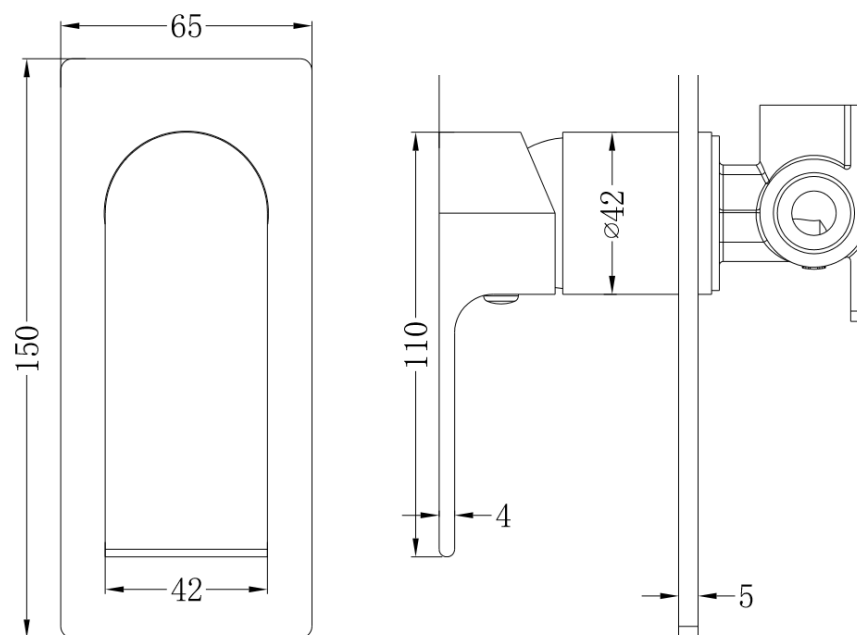

- Solid brass with Chrome finish

Product Code: 3220032019038

Warranty

10 Year Warranty

See *Full Warranty Terms & Conditions*

Size and description are correct to the best of our ability, however, variations can occur and changes may be made without notice.