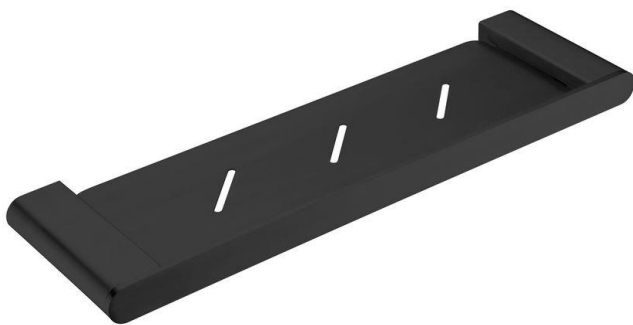

Bianca

Black Shelf

www.harperbathroom.com.au

Nero's Stunning Bianca Range will leave you spoiled for choices with 5 possible finishes and endless personalisation to suit what will soon be your favourite room in the house.

- Electroplated Black
- Easy Installation

Product Code: 321412202045

Warranty

1 Year Warranty Replacement

Size and description are correct to the best of our ability, however, variations can occur and changes may be made without notice.