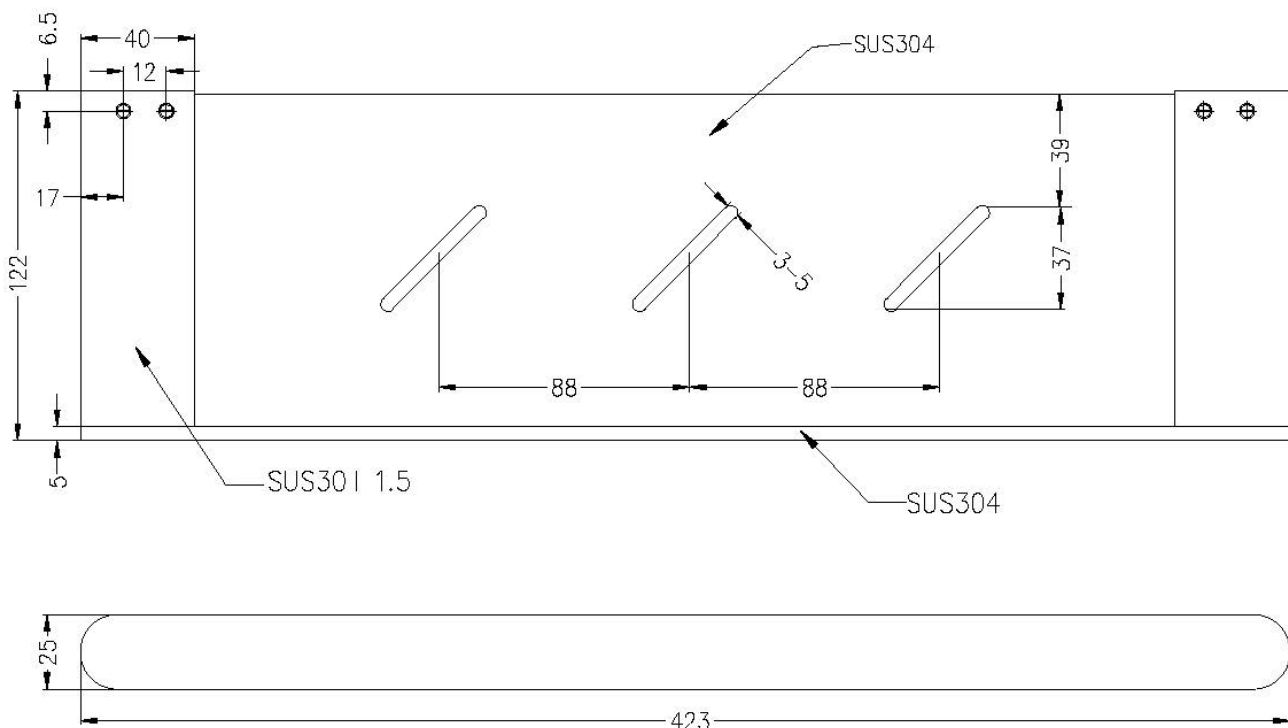

- Electroplated Black
- Easy Installation

Product Code: 321412202045

Warranty

1 Year Warranty Replacement

Size and description are correct to the best of our ability, however, variations can occur and changes may be made without notice.

In some cases, slight variations of colour and/or size may be inherent in the material used or manufacturing process. Harper's Bathroom always recommends that the actual product be on site prior to start of job, so as to best gauge fit for installation and purpose. E&OE.