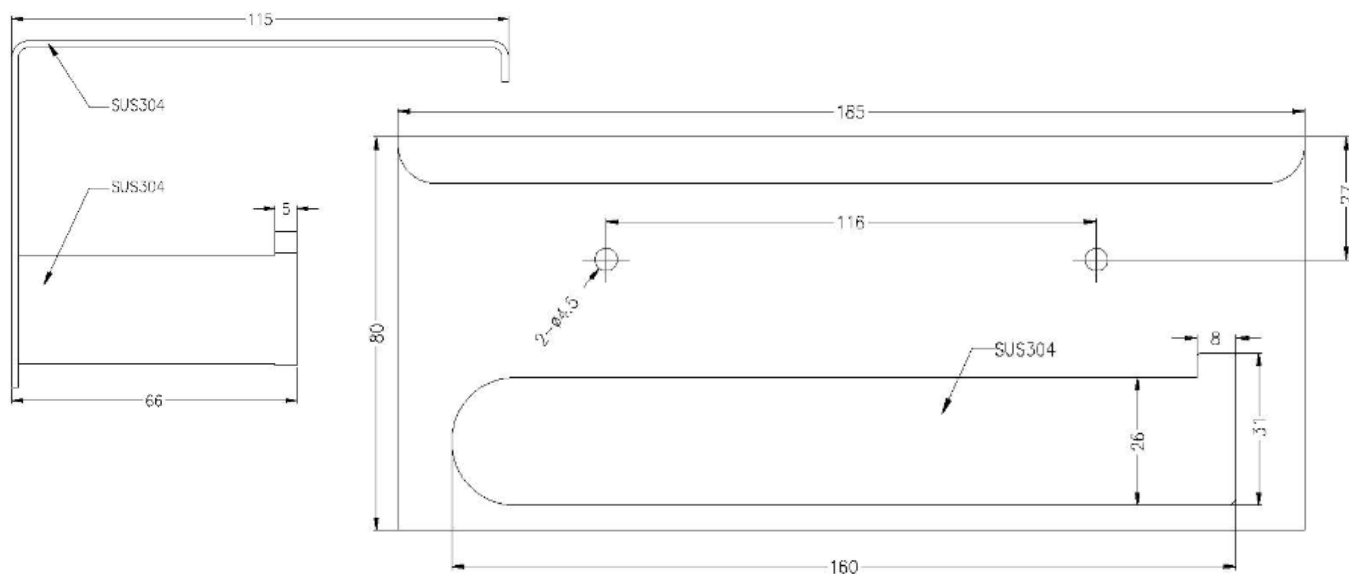

- Electroplated Black
- Easy Installation

Product Code: 321412202043

Warranty

1 Year Warranty Replacement

Size and description are correct to the best of our ability, however, variations can occur and changes may be made without notice.

In some cases, slight variations of colour and/or size may be inherent in the material used or manufacturing process. Harper's Bathroom always recommends that the actual product be on site prior to start of job, so as to best gauge fit for installation and purpose. E&OE.