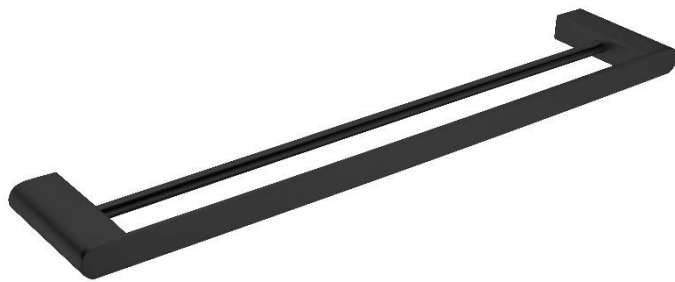

Bianca

Black 800mm Towel Rail

www.harperbathroom.com.au

Nero's Stunning Bianca Range will leave you spoiled for choices with 5 possible finishes and endless personalisation to suit what will soon be your favourite room in the house.

- Electroplated Black
- Double Towel Rail
- Easy Installation

Product Code: 321412202040

Warranty

1 Year Warranty Replacement

Size and description are correct to the best of our ability, however, variations can occur and changes may be made without notice.