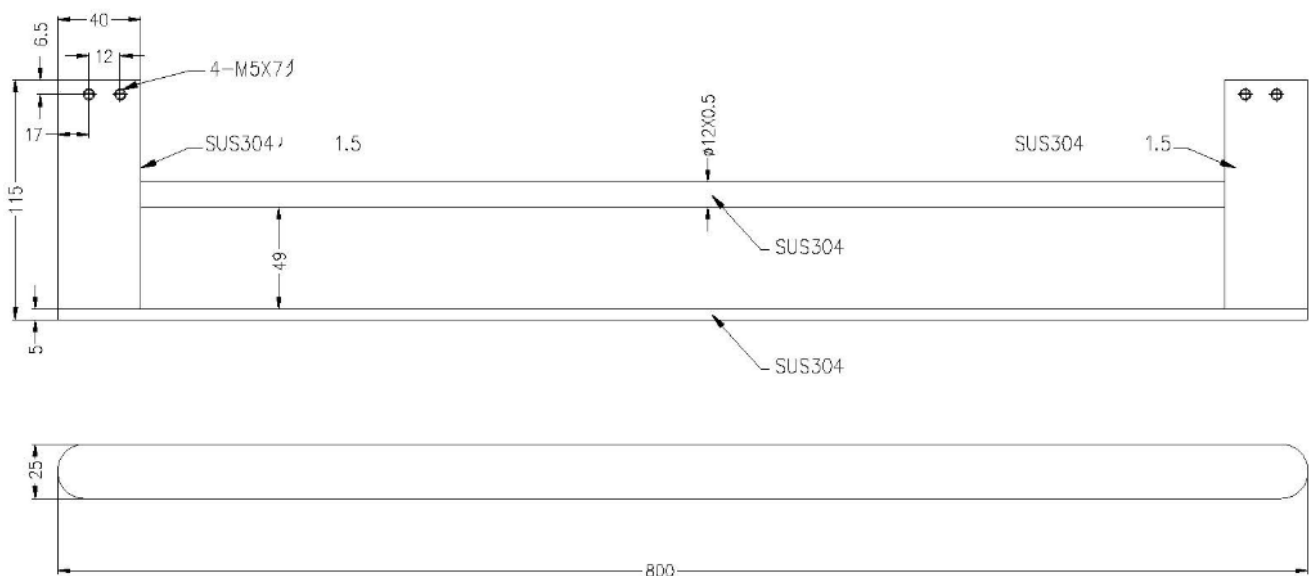

Bianca

Black 800mm Towel Rail

www.harperbathroom.com.au

Nero's Stunning Bianca Range will leave you spoiled for choices with 5 possible finishes and endless personalisation to suit what will soon be your favourite room in the house.

- Electroplated Black
- Double Towel Rail
- Easy Installation

Product Code: 321412202040

Warranty

1 Year Warranty Replacement

Size and description are correct to the best of our ability, however, variations can occur and changes may be made without notice.

In some cases, slight variations of colour and/or size may be inherent in the material used or manufacturing process. Harper's Bathroom always recommends that the actual product be on site prior to start of job, so as to best gauge fit for installation and purpose. E&OE.