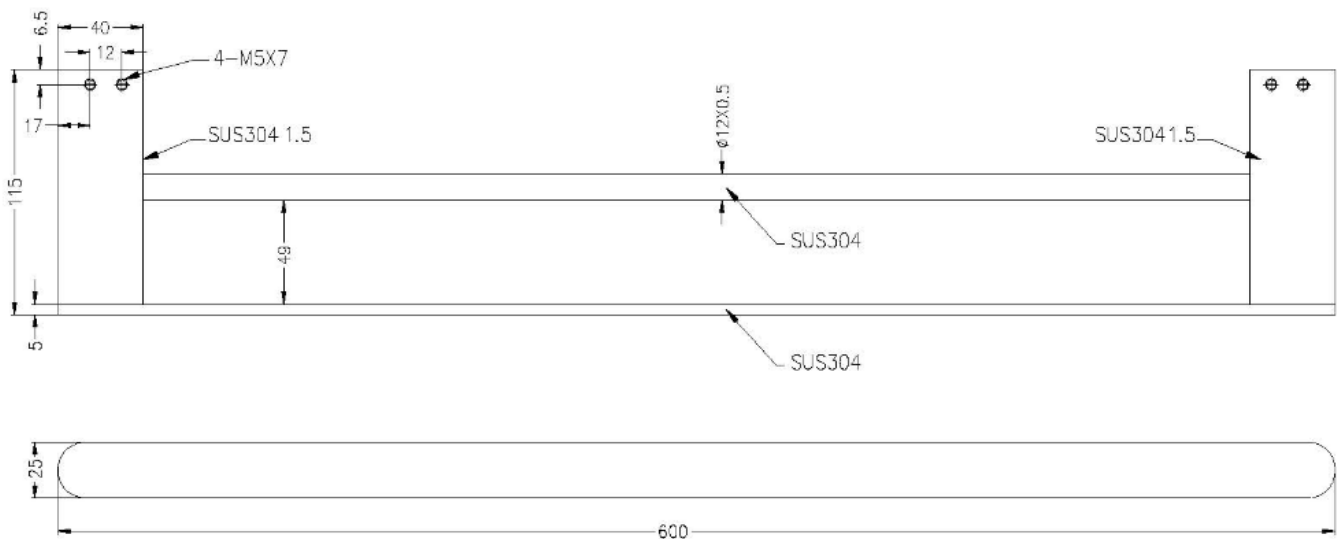

Bianca

Brushed Nickel 600mm Towel Rail

Harper's Bathroom

www.harperbathroom.com.au

Nero's Stunning Bianca Range will leave you spoiled for choices with 5 possible finishes and endless personalisation to suit what will soon be your favourite room in the house.

- Electroplated Brushed Nickel
- Double Towel Rail
- Easy Installation

Product Code: 321412202027

Warranty

1 Year Warranty Replacement

Size and description are correct to the best of our ability, however, variations can occur and changes may be made without notice.