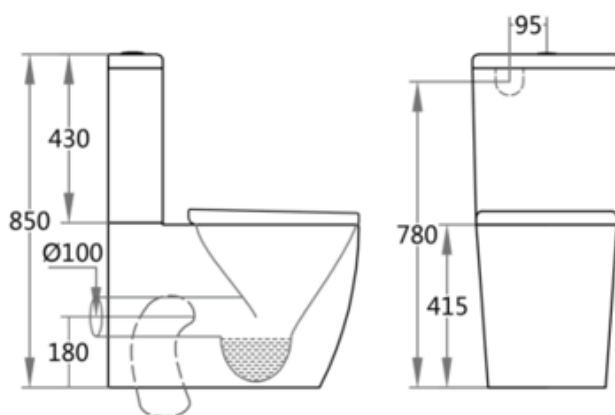

Set out

- S Trap: 100mm - 160mm
- P Trap: 180mm

Warranty

Lifetime replacement warranty on
internals

10 Year on ceramics

12 Months on seat

Size and description are correct to the best of our ability, however, variations can occur and changes may be made without notice.

In some cases, slight variations of colour and/or size may be inherent in the material used or manufacturing process. Harper's Bathroom always recommends that the actual product be on site prior to start of job, so as to best gauge fit for installation and purpose. E&OE.