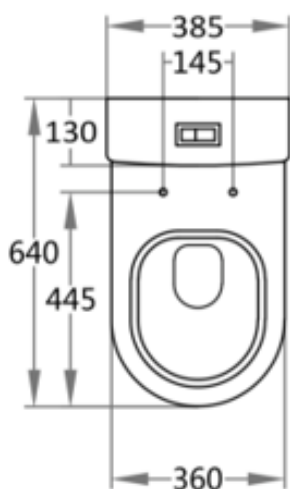

Set out

- S Trap: 100mm - 160mm
- P Trap: 180mm

Warranty

Lifetime replacement warranty on
internals

10 Year on ceramics

12 Months on seat

Size and description are correct to the best of our ability, however, variations can occur and changes may be made without notice.