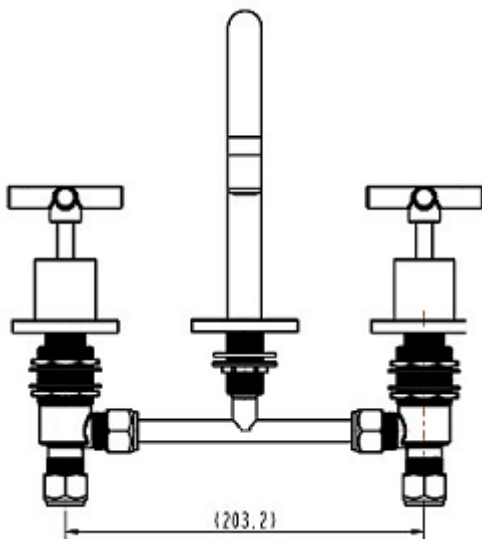

Rosette

Black Basin Set

www.harpersbathroom.com.au

Rosette Black Basin Set

The Rosette Black Basin set will bring a modern touch to your bathroom without the hassle of renovations. The electroplated matte black will match in with many fixtures.

- WELS 3 Star – 8 Litres Per Min
- Electroplated Matte Black Brass
- Available in chrome

Warranty

For Full Terms & Conditions see
Warranty Information Form

Product Code: 3213009201705

VIVIANCLIVE

Size and description are correct to the best of our ability, however, variations can occur and changes may be made without notice.