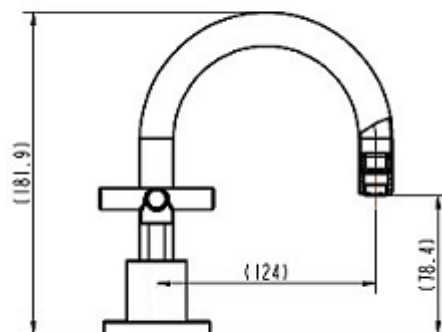

- WELS 3 Star – 8 Litres Per Min
- Electroplated Matte Black Brass
- Available in chrome

Warranty

For Full Terms & Conditions see
Warranty Information Form

Product Code: 3213009201705

VIVIANCLIVE

Size and description are correct to the best of our ability, however, variations can occur and changes may be made without notice.