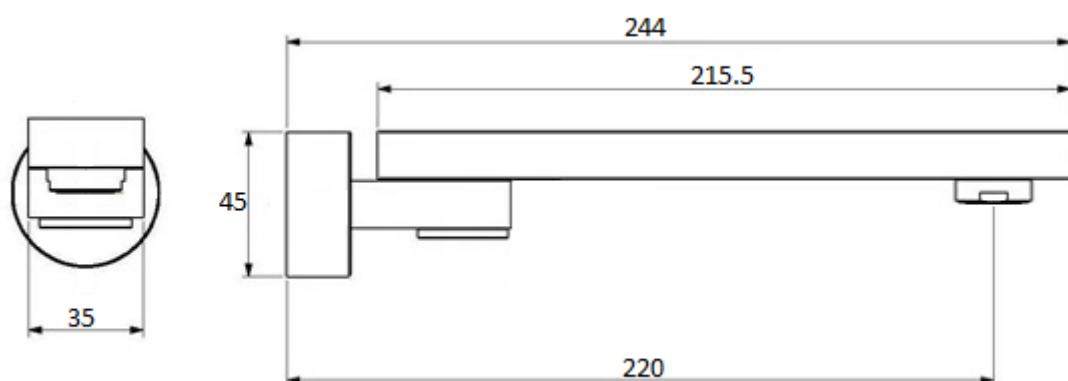

Sleek Black Swivel Bath Spout

www.harpersbathroom.com.au

Sleek Black Swivel Bath Spout

The Sleek bath spout is a simplistic but practical alternative to the traditional bath spout. The electroplate Matte Black brass will work with any black fixtures.

- Swiveling Spout
- Electroplated Matte Black Brass
- Available in chrome

Warranty

For Full Terms & Conditions see
Warranty Information Form

Product Code: 3213009201702

VIVIANCLIVE

Size and description are correct to the best of our ability, however, variations can occur and changes may be made without notice.