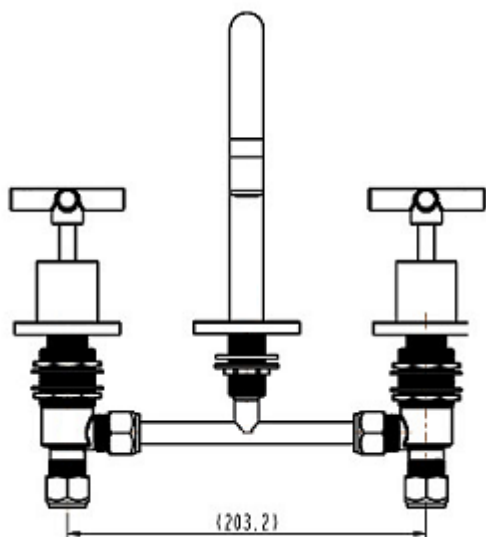

Rosette

Basin Set

Harper's Bathroom

every bathroom, every budget

www.harperbathroom.com.au

Rosette Basin Set

The Rosette Basin set will bring a modern touch to your bathroom without the hassle of renovations. The chrome plated brass will match in with many fixtures.

- WELS 3 Star – 8 Litres Per Min
- Chrome Plated Brass
- Available in Black

Warranty

15 Year Replacement Warranty
*For Full Terms & Conditions see
Warranty Information Form*

Product Code: 3212906201612

VIVIANCLIVE