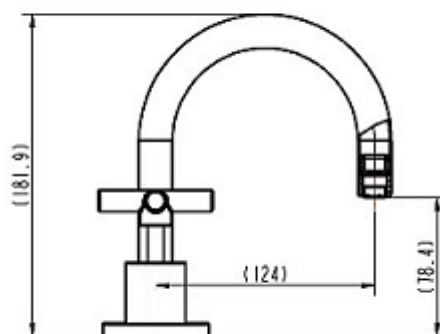

Rosette

Basin Set

Harper's Bathroom

every bathroom, every budget

www.harperbathroom.com.au

Rosette Basin Set

The Rosette Basin set will bring a modern touch to your bathroom without the hassle of renovations. The chrome plated brass will match in with many fixtures.

Size and description are correct to the best of our ability, however, variations can occur and changes may be made without notice.

In some cases, slight variations of colour and/or size may be inherent in the material used or manufacturing process. Harper's Bathroom always recommends that the actual product be on site prior to start of job, so as to best gauge fit for installation and purpose. E&OE.