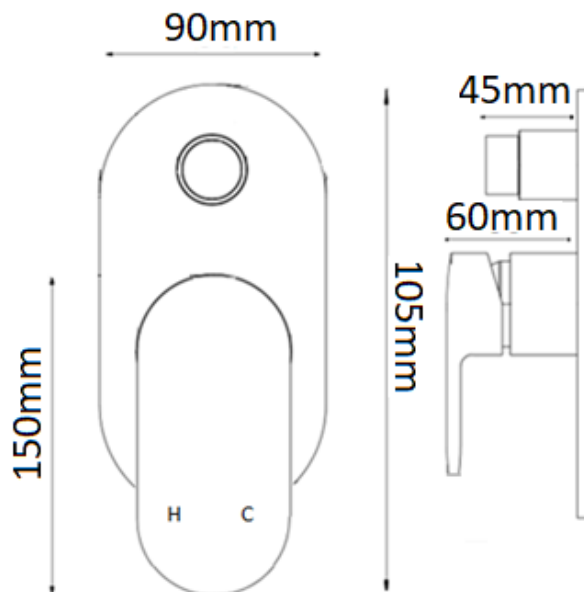

- Standard 35mm Cartridge
- Solid brass with Chrome Finish

Product Code: 3212906201608

Warranty

15 Year Replacement Warranty
See *Full Warranty Terms & Conditions*

Size and description are correct to the best of our ability, however, variations can occur and changes may be made without notice.