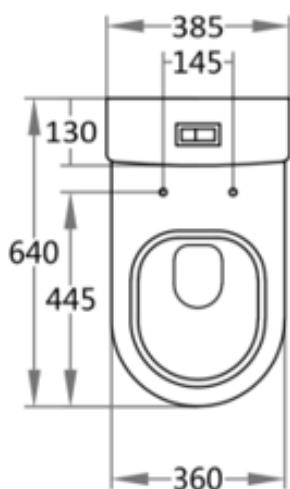

Meyer Matte Black Tornado Back to Wall Toilet Suite

www.harperbathroom.com.au

Meyer Matte Black Tornado Toilet Suite

- WELS 4 Star – 4.5L full - 3.0 Half
- Whirlpool flushing action
- Bottom left or right-hand inlet or Back inlet
- Black flush buttons
- Black hinge covers
- Durable seat
- Soft closing hinges

Set out

- S Trap: 100mm - 160mm
- P Trap: 180mm

Warranty

Lifetime Warranty on internals
10 Year on ceramics
12 Months on seat

Size and description are correct to the best of our ability, however, variations can occur and changes may be made without notice.