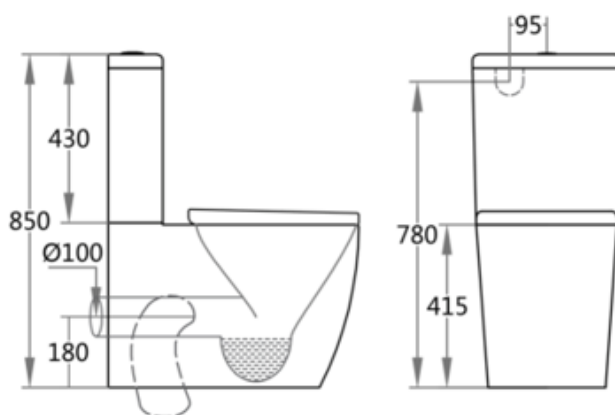

Meyer Matte Black Tornado Back to Wall Toilet Suite

www.harperbathroom.com.au

Meyer Matte Black Tornado Toilet Suite

- WELS 4 Star – 4.5L full - 3.0 Half
- Whirlpool flushing action
- Bottom left or right-hand inlet or Back inlet
- Black flush buttons
- Black hinge covers
- Durable seat
- Soft closing hinges

Set out

- S Trap: 100mm - 160mm
- P Trap: 180mm

Warranty

Lifetime Warranty on internals
10 Year on ceramics
12 Months on seat

Size and description are correct to the best of our ability, however, variations can occur and changes may be made without notice.