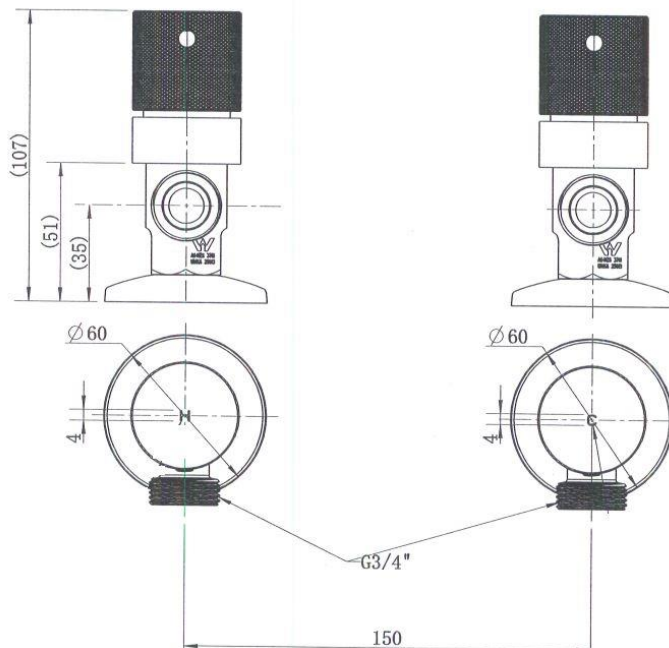

Product Code: 3212404202019

Warranty

15 Year Cartridge warranty

10 Year Product warranty

7 Year Coloured Surfaces

See Full Warranty Terms & Conditions

Size and description are correct to the best of our ability, however, variations can occur and changes may be made without notice.