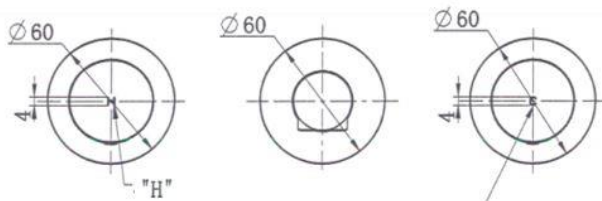

Product Code: 3212404202014

Warranty

15 Year Cartridge warranty

10 Year Product warranty

7 Year Coloured Surfaces

See Full Warranty Terms & Conditions

Size and description are correct to the best of our ability, however, variations can occur and changes may be made without notice.