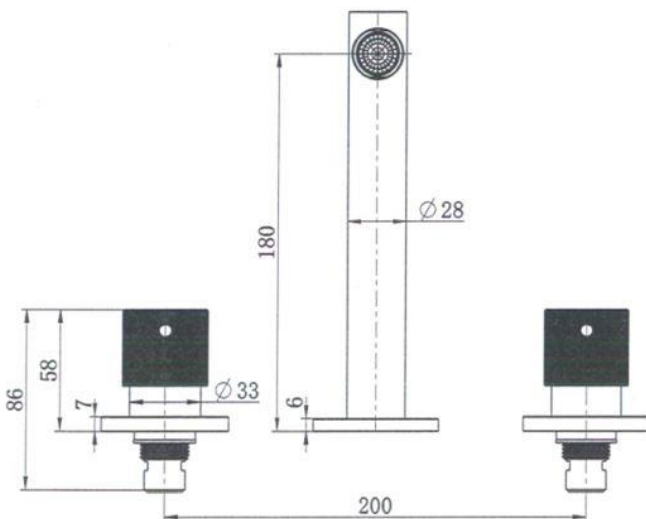

Product Code: 3212404202014

Warranty

15 Year Cartridge warranty

10 Year Product warranty

7 Year Coloured Surfaces

See Full Warranty Terms & Conditions

Size and description are correct to the best of our ability, however, variations can occur and changes may be made without notice.

In some cases, slight variations of colour and/or size may be inherent in the material used or manufacturing process. Harper's Bathroom always recommends that the actual product be on site prior to start of job, so as to best gauge fit for installation and purpose. E&OE.