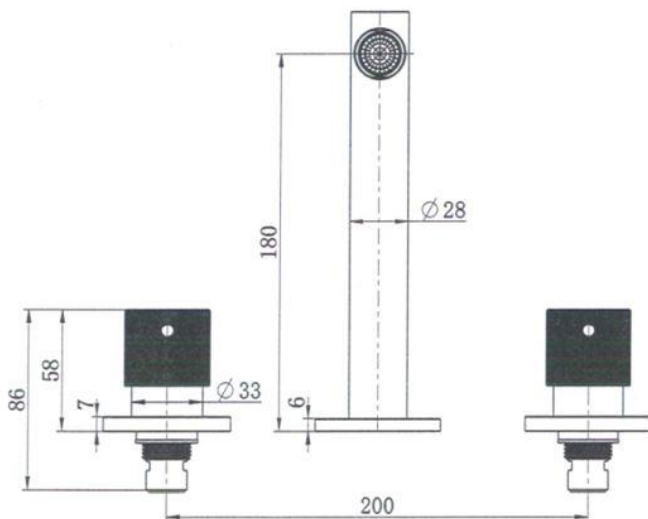

Size and description are correct to the best of our ability, however, variations can occur and changes may be made without notice.

In some cases, slight variations of colour and/or size may be inherent in the material used or manufacturing process. Harper's Bathroom always recommends that the actual product be on site prior to start of job, so as to best gauge fit for installation and purpose. E&OE.