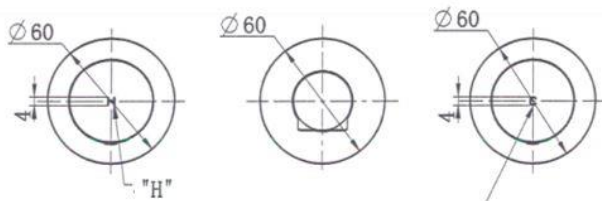

Size and description are correct to the best of our ability, however, variations can occur and changes may be made without notice.

In some cases, slight variations of colour and/or size may be inherent in the material used or manufacturing process. Harper's Bathroom always recommends that the actual product be on site prior to start of job, so as to best gauge fit for installation and purpose. E&OE.