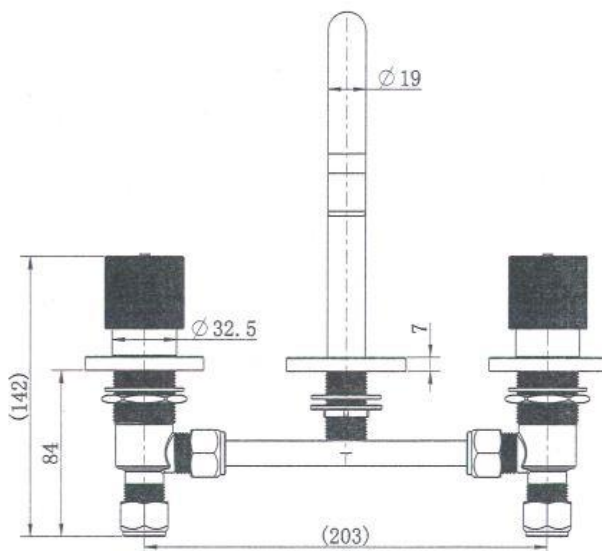

Cadence

Basin Set

www.harperbathroom.com.au

Cadence Basin Set

The Cadence range will impress with its knurled handles and sleek design. This range comes in 3 colours.

- WELS – 5 STAR (5 Litres Per Minute)
- Brushed Nickel
- ½ Turn Spindles
- Knurled Handle

Product Code: 3212404202002

Warranty

15 Year Cartridge warranty

10 Year Product warranty

7 Year Coloured Surfaces

See *Full Warranty Terms & Conditions*

Size and description are correct to the best of our ability, however, variations can occur and changes may be made without notice.

In some cases, slight variations of colour and/or size may be inherent in the material used or manufacturing process. Harper's Bathroom always recommends that the actual product be on site prior to start of job, so as to best gauge fit for installation and purpose. E&OE.