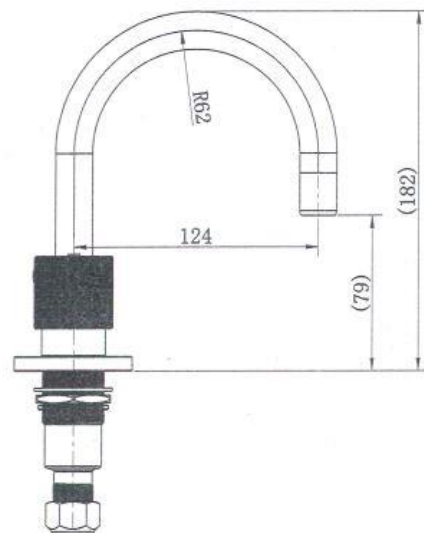

Product Code: 3212404202002

Warranty

15 Year Cartridge warranty

10 Year Product warranty

7 Year Coloured Surfaces

See *Full Warranty Terms & Conditions*

Size and description are correct to the best of our ability, however, variations can occur and changes may be made without notice.

In some cases, slight variations of colour and/or size may be inherent in the material used or manufacturing process. Harper's Bathroom always recommends that the actual product be on site prior to start of job, so as to best gauge fit for installation and purpose. E&OE.